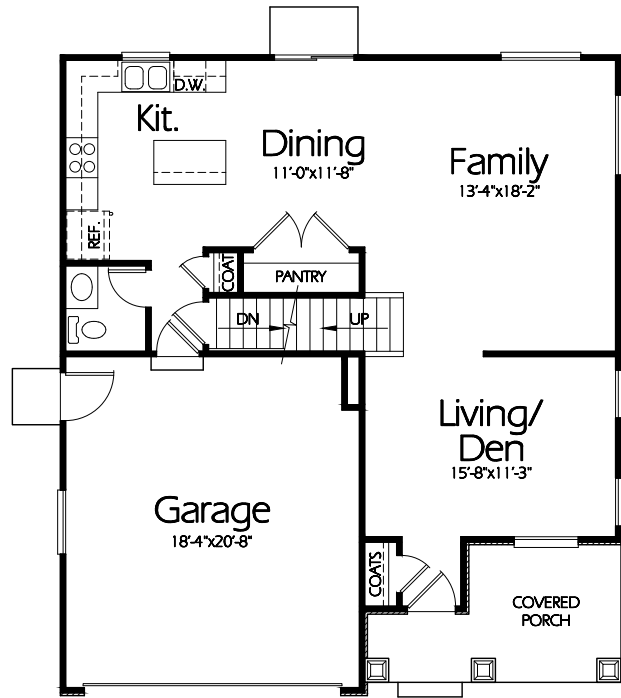

Front Elevation

Upper Level  
724 Sq. Feet

Main Level  
877 Sq. Feet

Plan TS-1601b

Overall Dimensions 35'-0" x 40'-0"  
1601 Finished Sq. Feet  
Room Sizes Shown Are Approximate

*Hearthstone*  
*Home Design*  
94 North 100 West - Bountiful, Utah 84010  
Phone: (801) 298-2505  
[www.hearthstonedesign.com](http://www.hearthstonedesign.com)