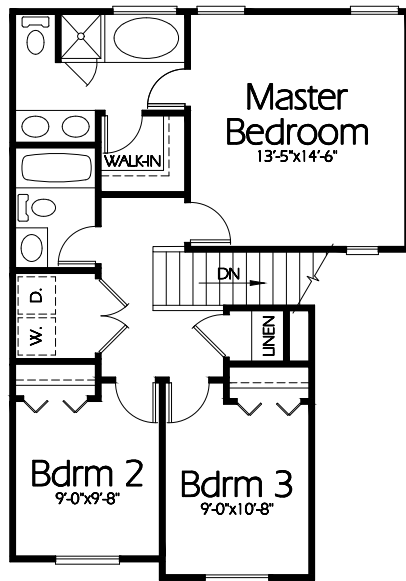

Front Elevation

Upper Level  
724 Sq. Feet

Main Level  
877 Sq. Feet

Plan TS-1601b

Overall Dimensions 35'-0" x 40'-0"  
1601 Finished Sq. Feet  
Room Sizes Shown Are Approximate

*Hearthstone*  
*Home Design*  
94 North 100 West - Bountiful, Utah 84010  
Phone: (801) 298-2505  
[www.hearthstonedesign.com](http://www.hearthstonedesign.com)