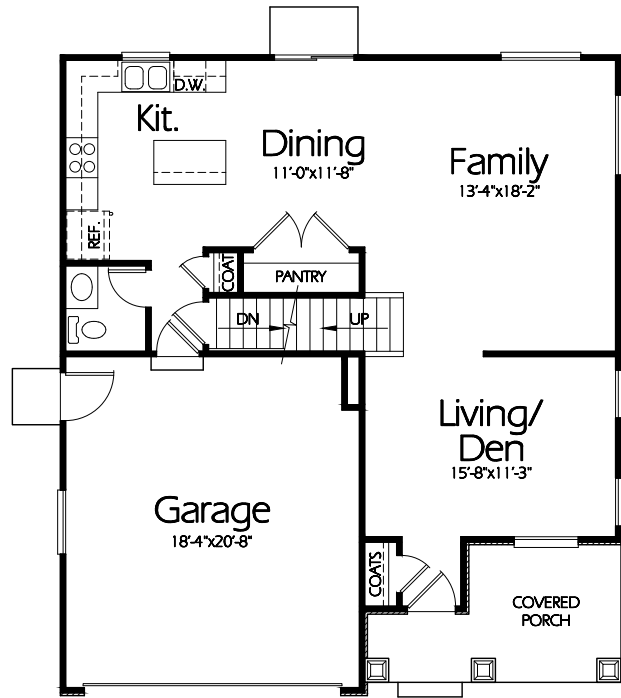

Front Elevation

Upper Level
724 Sq. Feet

Main Level
877 Sq. Feet

Plan TS-1601 a

Overall Dimensions 35'-0" x 40'-0"
1601 Finished Sq. Feet
Room Sizes Shown Are Approximate

**Hearthstone
Home Design**
94 North 100 West - Bountiful, Utah 84010
Phone: (801) 298-2505
www.hearthstonedesign.com