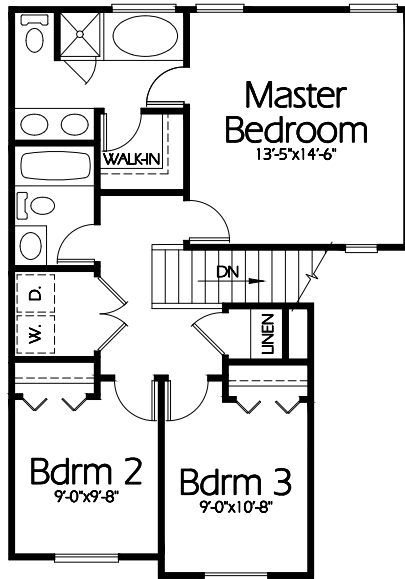

Front Elevation

Upper Level
724 Sq. Feet

Main Level
877 Sq. Feet

Plan TS-1601 a

Overall Dimensions 35'-0" x 40'-0"
1601 Finished Sq. Feet
Room Sizes Shown Are Approximate

**Hearthstone
Home Design**
94 North 100 West - Bountiful, Utah 84010
Phone: (801) 298-2505
www.hearthstonedesign.com