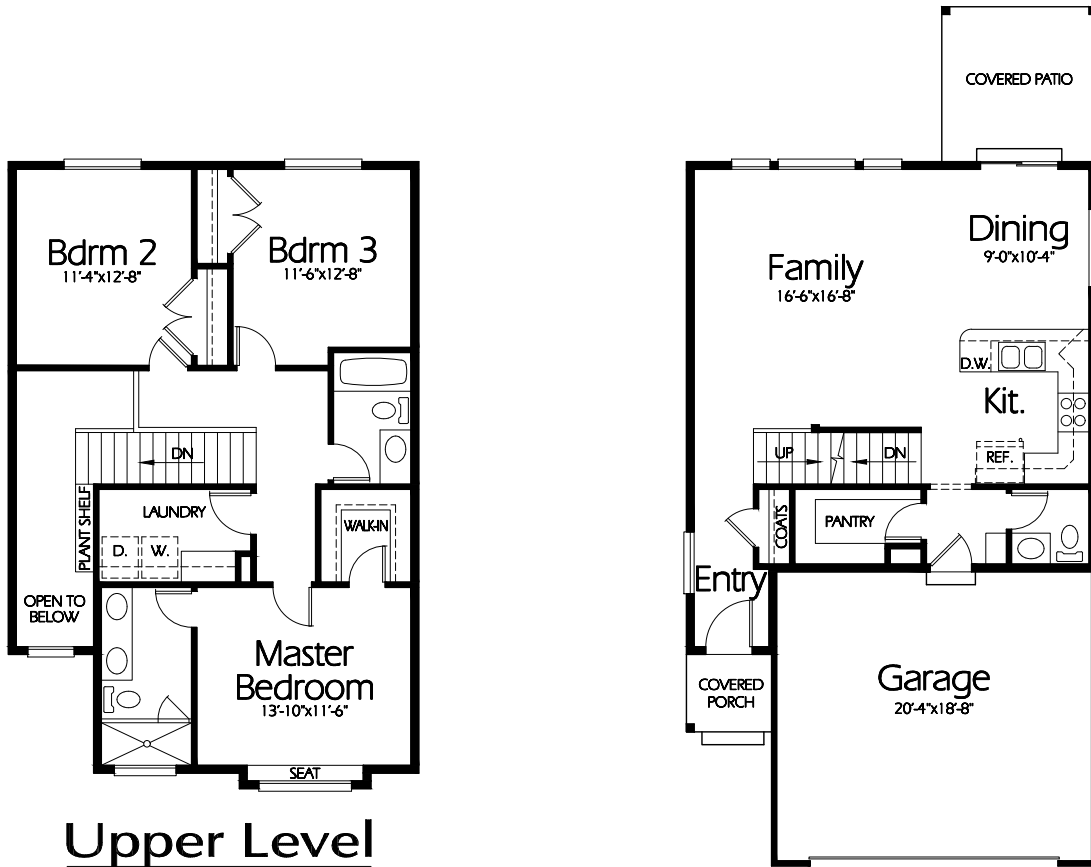

**Front Elevation**

TS-1600b

**Upper Level**

867 Sq. Feet

**Main Level**

733 Sq. Feet

**Plan TS-1600b**

Overall Dimensions 26'-6" x 55'-6"  
 1600 Finished Sq. Feet  
 Room Sizes Shown Are Approximate