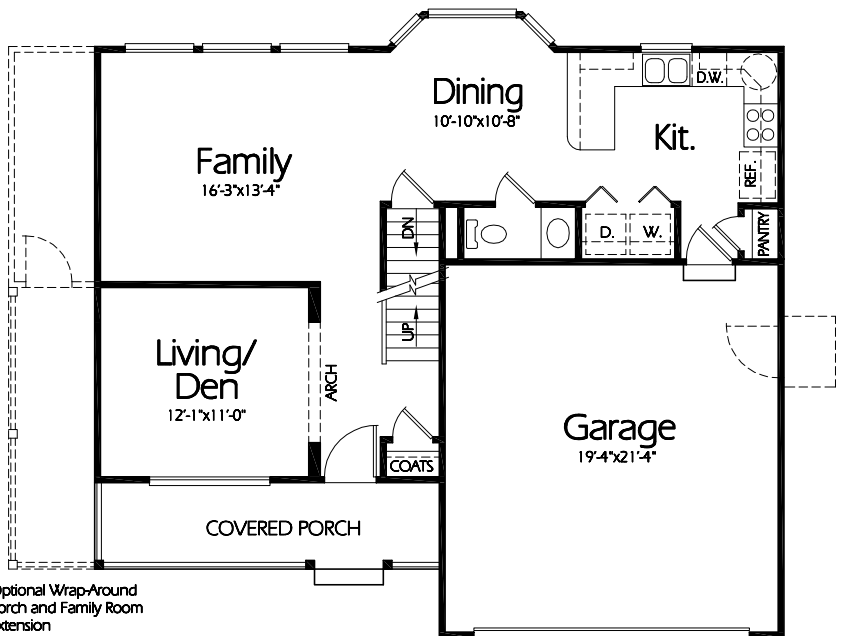

TS-1587a

Upper Level
807 Sq. Feet

Main Level
780 Sq. Feet

Plan TS-1587a

Overall Dimensions 40'-0" x 36'-6"
1587 Finished Sq. Feet
Room Sizes Shown Are Approximate

Hearthstone
Home Design
94 North 100 West - Bountiful, Utah 84010
Phone: (801) 298-2505 - Fax: (801) 298-3077
www.hearthstonedesign.com