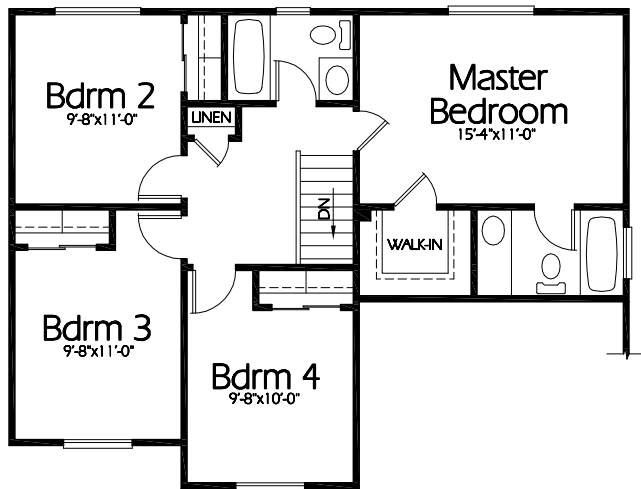

TS-1587a

Upper Level
807 Sq. Feet

Main Level
780 Sq. Feet

Plan TS-1587a

Overall Dimensions 40'-0" x 36'-6"
1587 Finished Sq. Feet
Room Sizes Shown Are Approximate

Hearthstone
Home Design
94 North 100 West - Bountiful, Utah 84010
Phone: (801) 298-2505 - Fax: (801) 298-3077
www.hearthstonedesign.com