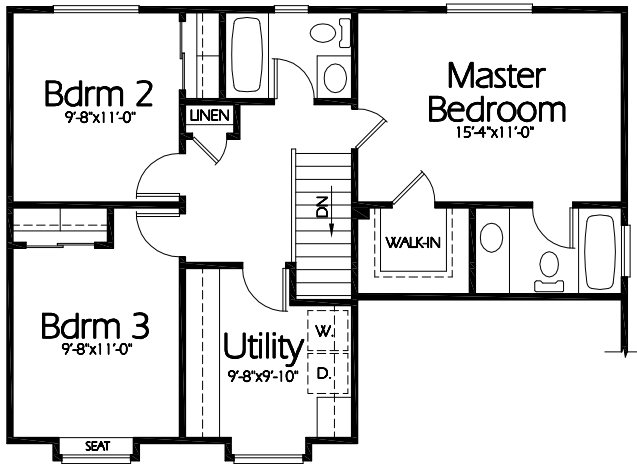

TS-1561a

Upper Level
781 Sq. Feet

Main Level
780 Sq. Feet

Plan TS-1561a

Overall Dimensions 40'-0" x 36'-6"
1561 Finished Sq. Feet
Room Sizes Shown Are Approximate

**Hearthstone
Home Design**
94 North 100 West - Bountiful, Utah 84010
Phone: (801) 298-2505 - Fax: (801) 298-3077
www.hearthstonedesign.com