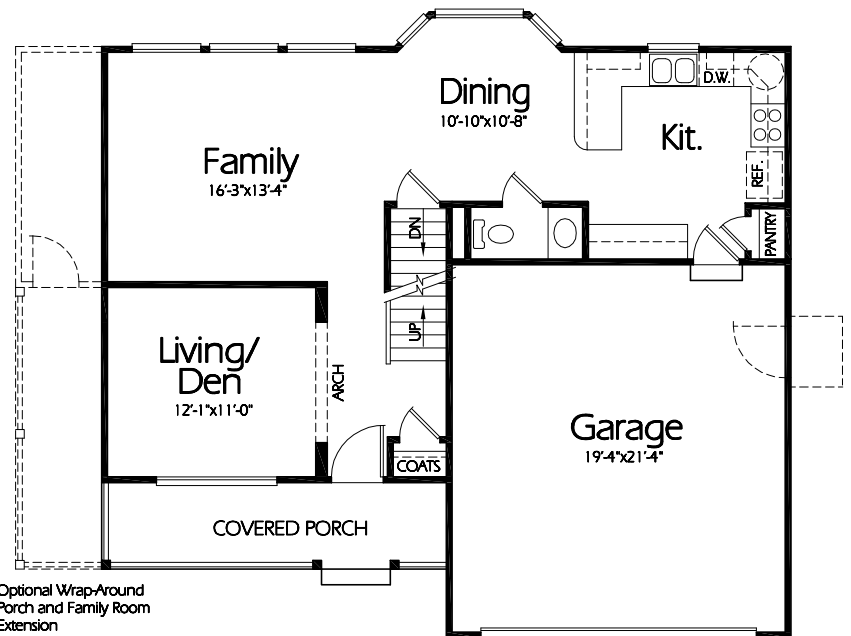

TS-1561a

Upper Level
781 Sq. Feet

Main Level
780 Sq. Feet

Plan TS-1561a

Overall Dimensions 40'-0" x 36'-6"
1561 Finished Sq. Feet
Room Sizes Shown Are Approximate

**Hearthstone
Home Design**
94 North 100 West - Bountiful, Utah 84010
Phone: (801) 298-2505 - Fax: (801) 298-3077
www.hearthstonedesign.com