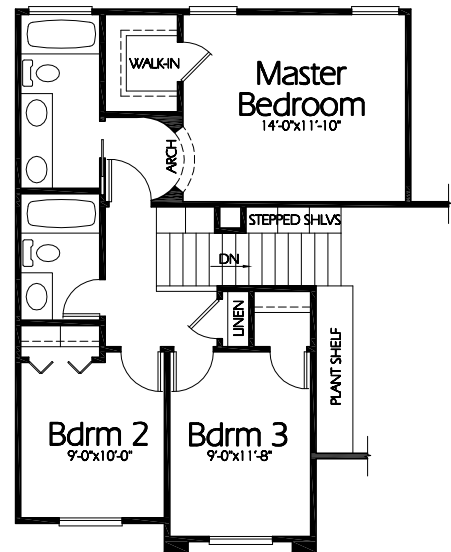

TS-1499a

Main Level
826 Sq. Feet

Upper Level
673 Sq. Feet

Optional Master Bath

Plan TS-1499a

Overall Dimensions 35'-0"x38'-0"
1499 Finished Sq. Feet
Room Sizes Shown Are Approximate

**Hearthstone
Home Design**
94 North 100 West - Bountiful, Utah 84010
Phone: (801) 298-2505 - Fax: (801) 298-3077
www.hearthstonedesign.com