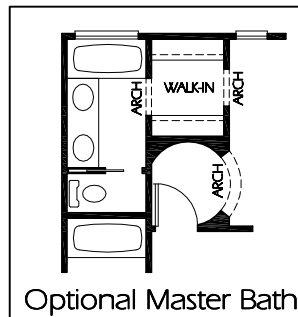

TS-1499a

Main Level
826 Sq. Feet

Upper Level
673 Sq. Feet

Optional Master Bath

Plan TS-1499a

Overall Dimensions 35'-0"x38'-0"
1499 Finished Sq. Feet
Room Sizes Shown Are Approximate

**Hearthstone
Home Design**
94 North 100 West - Bountiful, Utah 84010
Phone: (801) 298-2505 - Fax: (801) 298-3077
www.hearthstonedesign.com