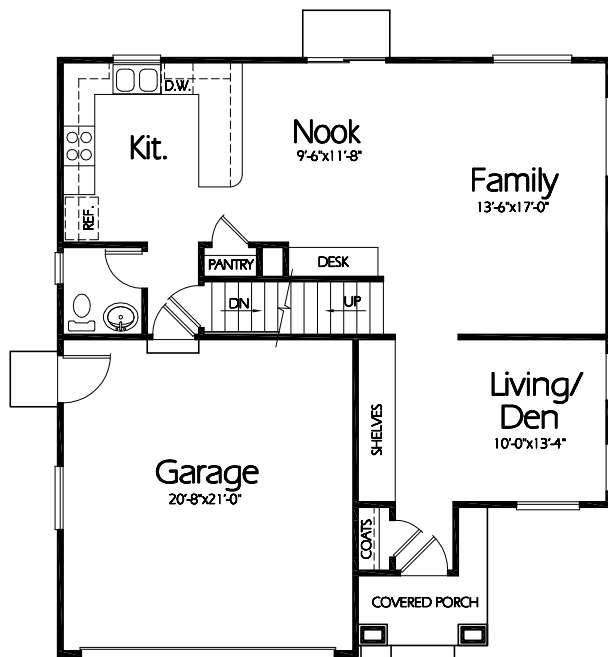

TS-1499a

Main Level
826 Sq. Feet

Upper Level
673 Sq. Feet

Optional Master Bath

Plan TS-1499a

Overall Dimensions 35'-0"x38'-0"
1499 Finished Sq. Feet
Room Sizes Shown Are Approximate

**Hearthstone
Home Design**
94 North 100 West - Bountiful, Utah 84010
Phone: (801) 298-2505 - Fax: (801) 298-3077
www.hearthstonedesign.com