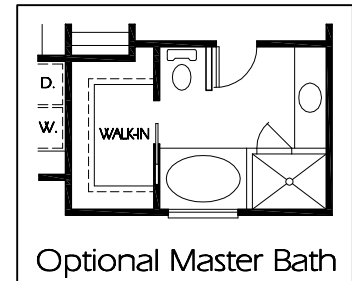

TS-1293a

Main Level
473 Sq. Feet

Upper Level
820 Sq. Feet

Optional Master Bath

Plan TS-1293a

Overall Dimensions 35'-0"x28'-0"
1293 Finished Sq. Feet
Room Sizes Shown Are Approximate

*Hearthstone
Home Design*