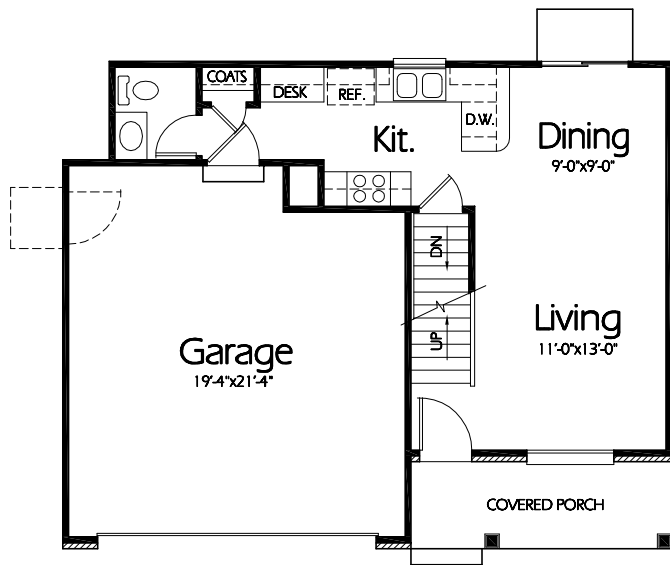

TS-1293a

Main Level
473 Sq. Feet

Upper Level
820 Sq. Feet

Optional Master Bath

Plan TS-1293a

Overall Dimensions 35'-0"x28'-0"
1293 Finished Sq. Feet
Room Sizes Shown Are Approximate

*Hearthstone
Home Design*