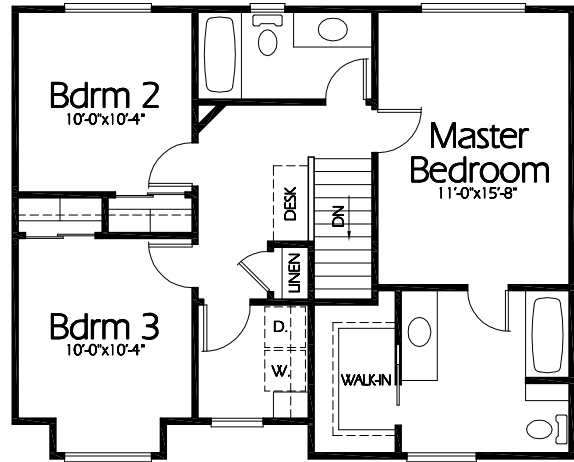

TS-1293a

Main Level
473 Sq. Feet

Upper Level
820 Sq. Feet

Optional Master Bath

Plan TS-1293a

Overall Dimensions 35'-0"x28'-0"
1293 Finished Sq. Feet
Room Sizes Shown Are Approximate

*Hearthstone
Home Design*