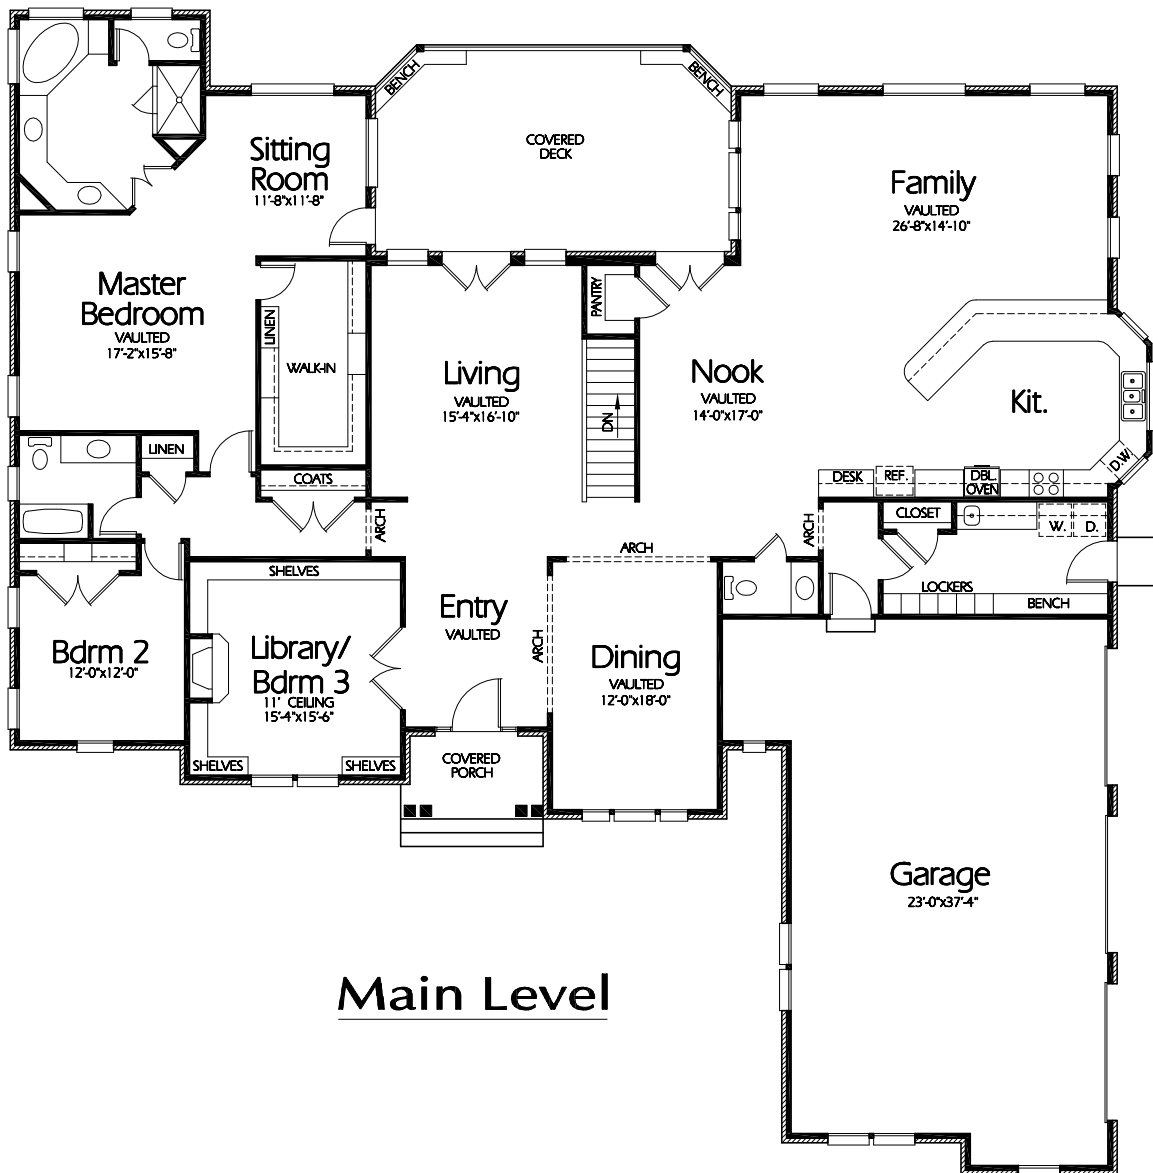

R-3490a

Main Level

Plan R-3490a

Overall Dimensions 82'-10"x84'-6"
 3490 Finished Sq. Feet
 Room Sizes Shown Are Approximate

*Hearthstone
 Home Design*

94 North 100 West - Bountiful, Utah 84010
 Phone: (801) 298-2505 - Fax: (801) 298-3077
www.hearthstonedesign.com