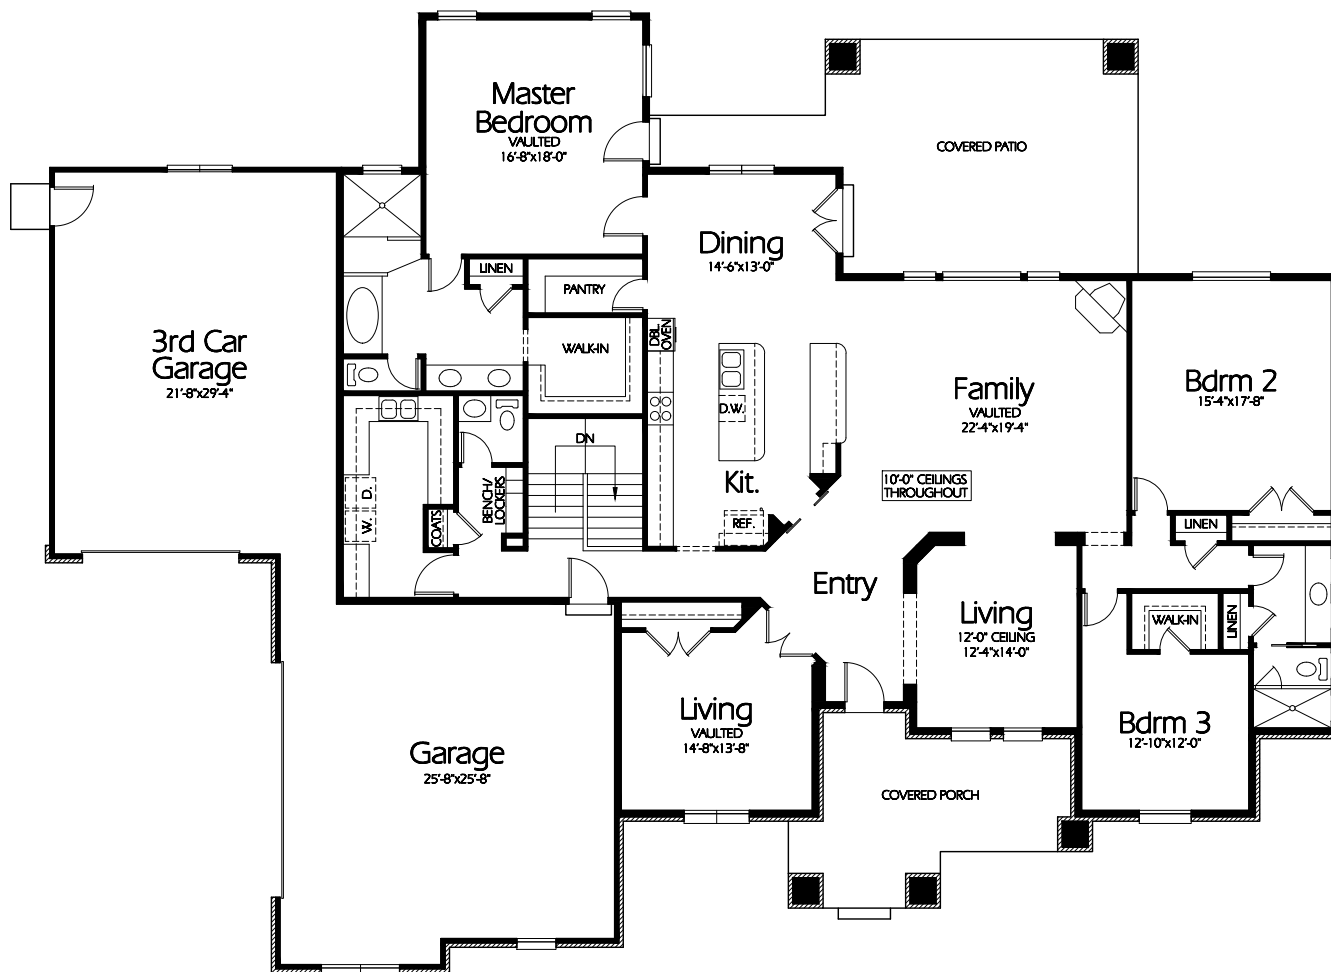

Front Elevation

Main Level

Plan R-3227a

Overall Dimensions 99'-2"x73'-8"
3227 Finished Sq. Feet
Room Sizes Shown Are Approximate

Hearthstone
Home Design
94 North 100 West - Bountiful, Utah 84010
Phone: (801) 298-2505
www.hearthstonedesign.com