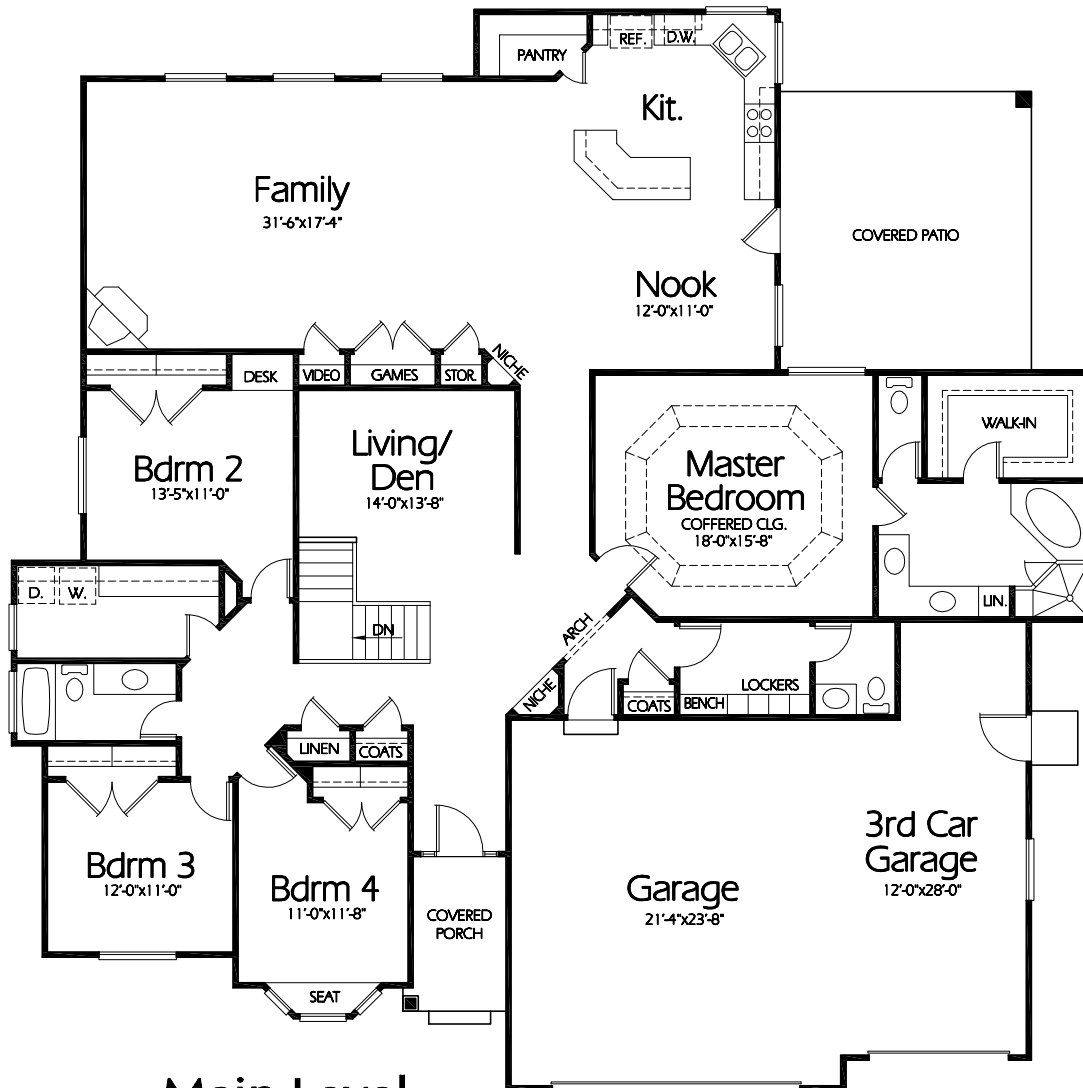

R-2848a

**Main Level**

**Plan R-2848a**

Overall Dimensions 70'-0" x 70'-0"  
 2848 Finished Sq. Feet  
 Room Sizes Shown Are Approximate

*Hearthstone  
 Home Design*

94 North 100 West - Bountiful, Utah 84010  
 Phone: (801) 298-2505 - Fax: (801) 298-3077  
[www.hearthstonedesign.com](http://www.hearthstonedesign.com)