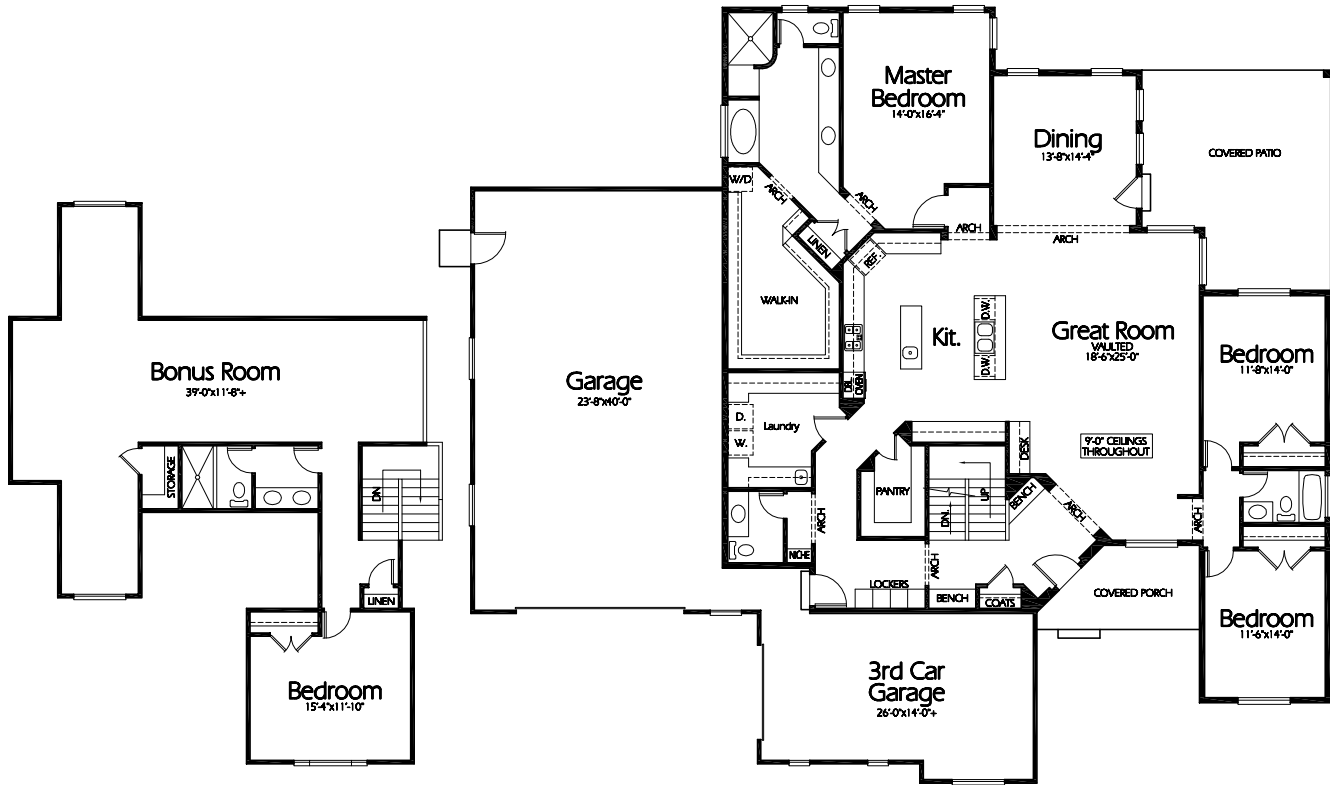

Front Elevation

Bonus Room
1145 Sq. Feet ±

Main Level

Plan R-2810a

Overall Dimensions 82'-0"x74'-0"
2810 Finished Sq. Feet (Main Floor)
Room Sizes Shown Are Approximate

Hearthstone
Home Design
94 North 100 West - Bountiful, Utah 84010
Phone: (801) 298-2505 - Fax: (801) 298-3077
www.hearthstonedesign.com