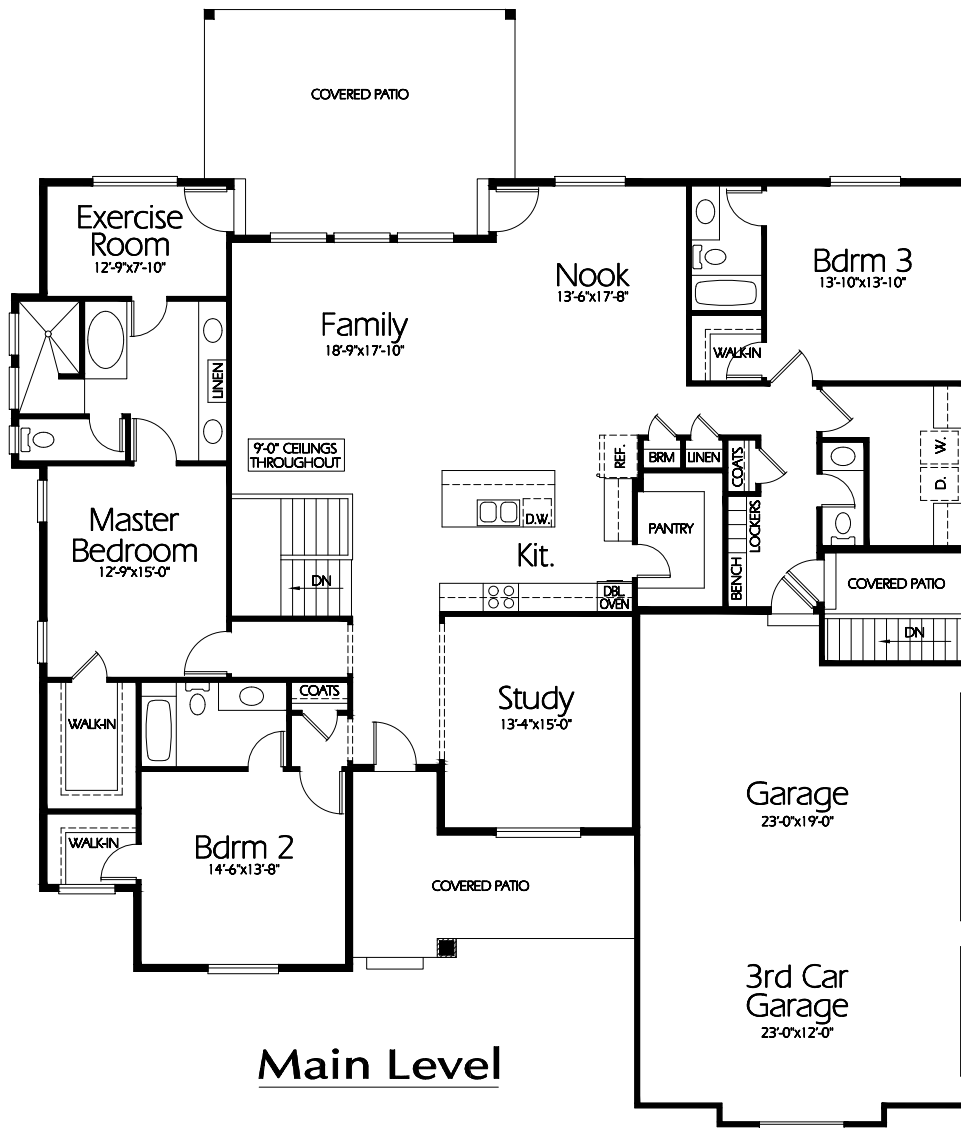

Front Elevation

Main Level

Plan R-2753b

Overall Dimensions 67'-10" x 79'-2"
 2753 Finished Sq. Feet
 Room Sizes Shown Are Approximate

Hearthstone
 Home Design
 94 North 100 West - Bountiful, Utah 84010
 Phone: (801) 298-2505
www.hearthstonedesign.com
info@hearthstonedesign.com