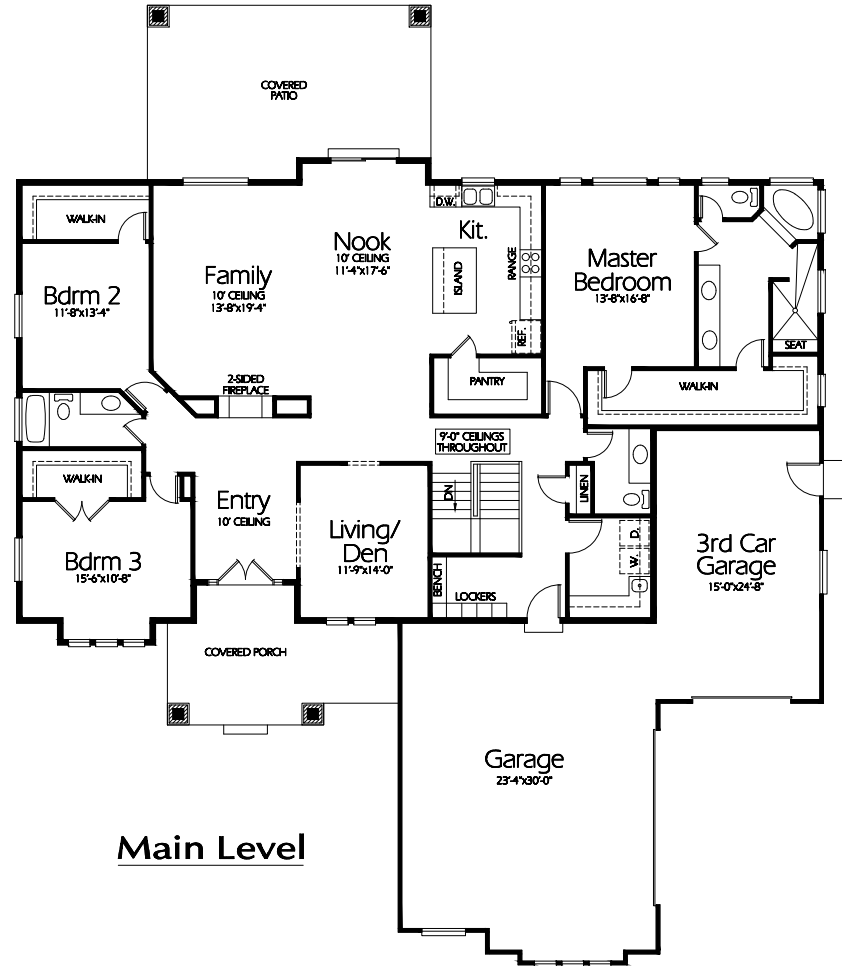

R-2750a

**Front Elevation**

**Main Level**

**Plan R-2750a**

Overall Dimensions 74'-0"x74'-0"  
 2750 Finished Sq. Feet  
 Room Sizes Shown Are Approximate

**Hearthstone  
 Home Design**  
 94 North 100 West - Bountiful, Utah 84010  
 Phone: (801) 298-2505  
[www.hearthstonedesign.com](http://www.hearthstonedesign.com)  
[info@hearthstonedesign.com](mailto:info@hearthstonedesign.com)