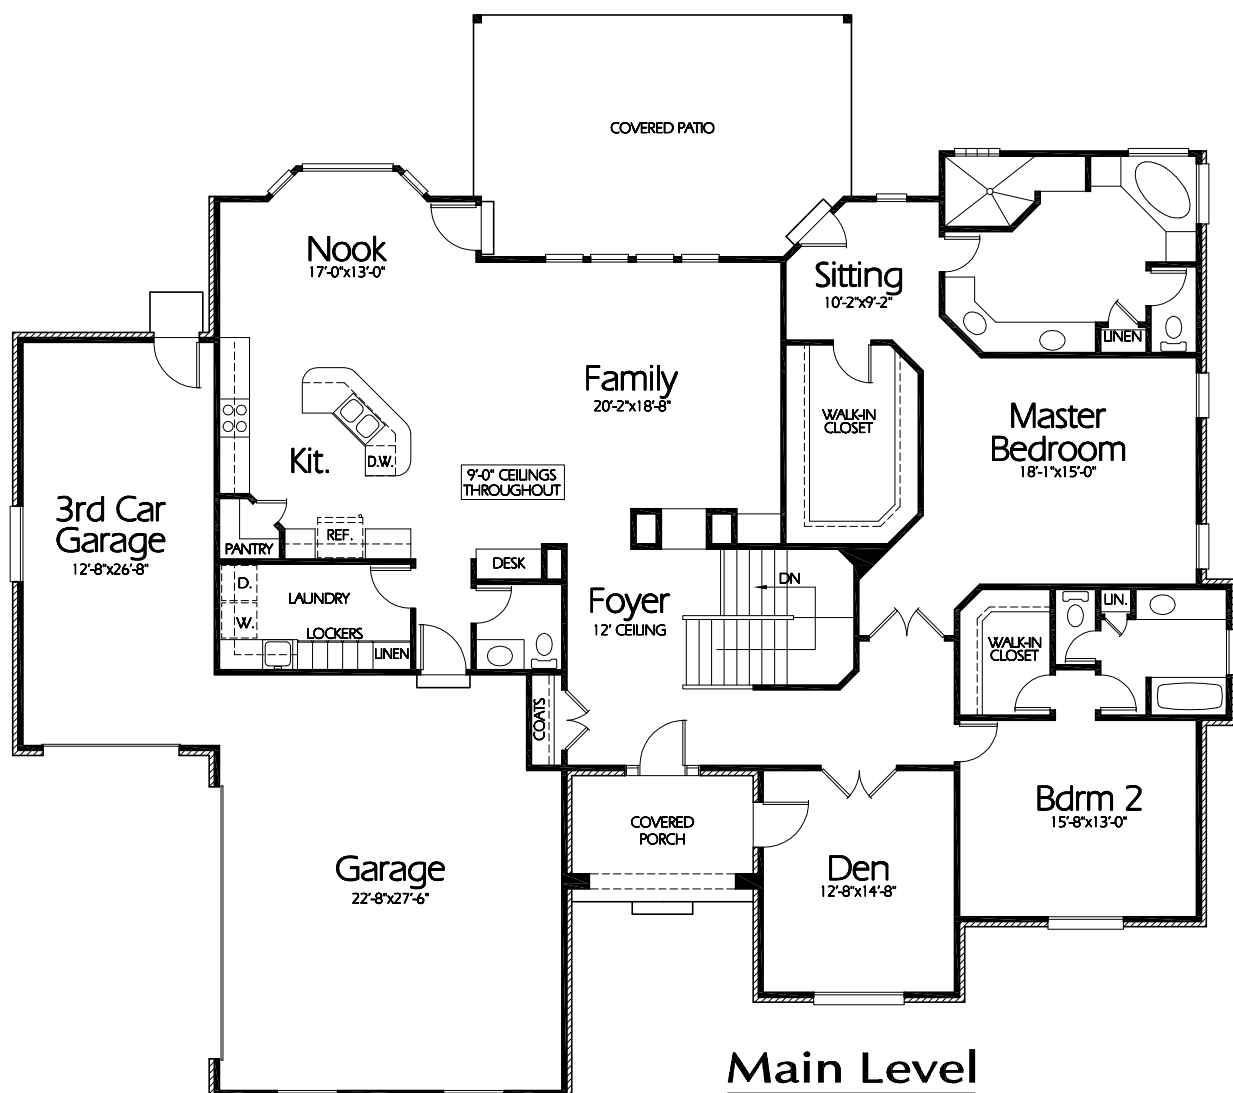

Front Elevation

Main Level

Plan R-2748a

Overall Dimensions 81'-0"x71'-10"
 2748 Finished Sq. Feet
 Room Sizes Shown Are Approximate

Hearthstone
 Home Design

94 North 100 West - Bountiful, Utah 84010
 Phone: (801) 298-2505 - Fax: (801) 298-3077
 www.hearthstonedesign.com