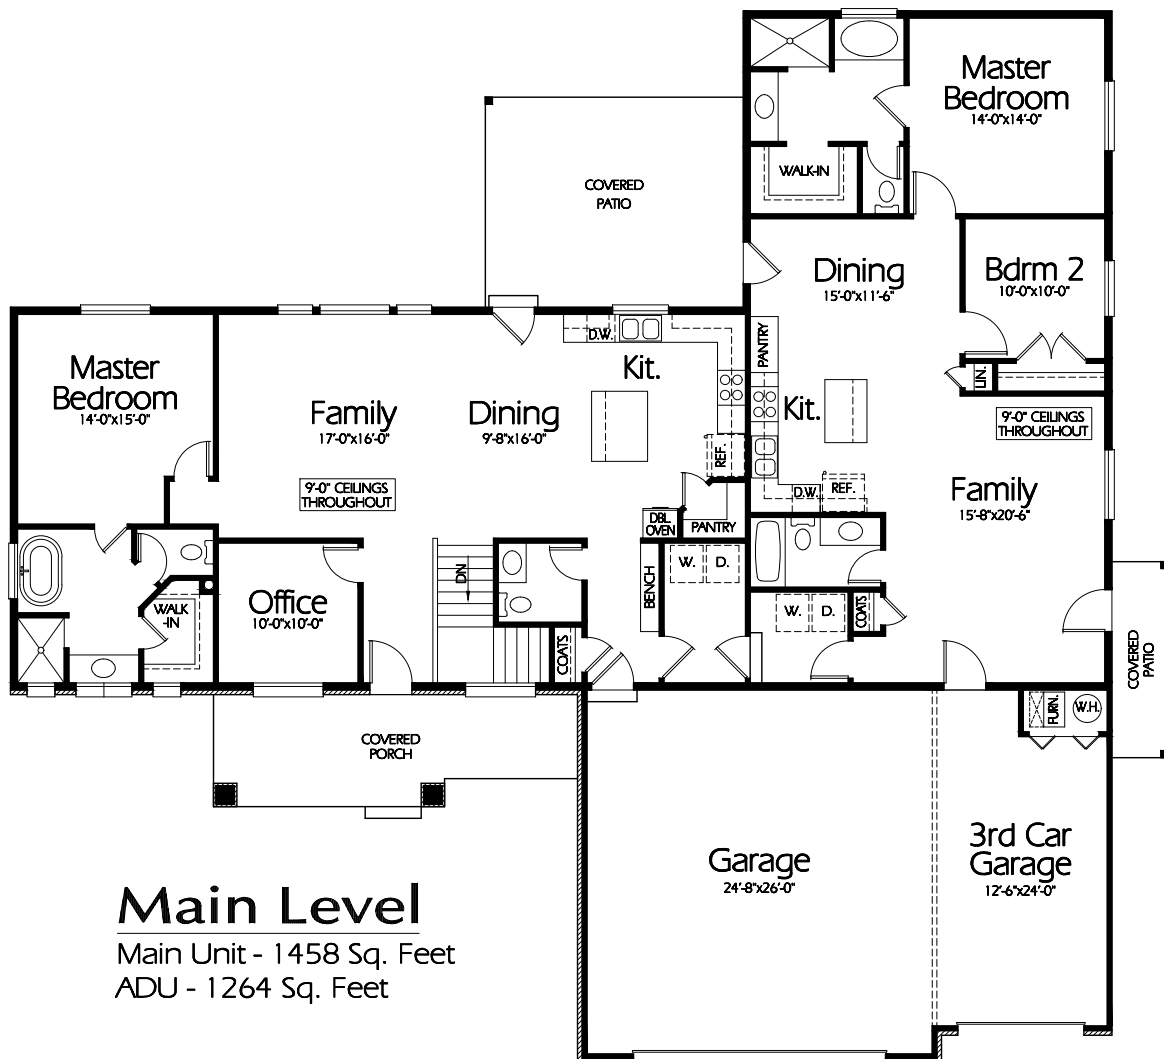

Front Elevation

Main Level

Main Unit - 1458 Sq. Feet
 ADU - 1264 Sq. Feet

Plan R-2722b

Overall Dimensions 82'-8" x 75'-2"
 2722 Finished Sq. Feet
 Room Sizes Shown Are Approximate

*Hearthstone
 Home Design*