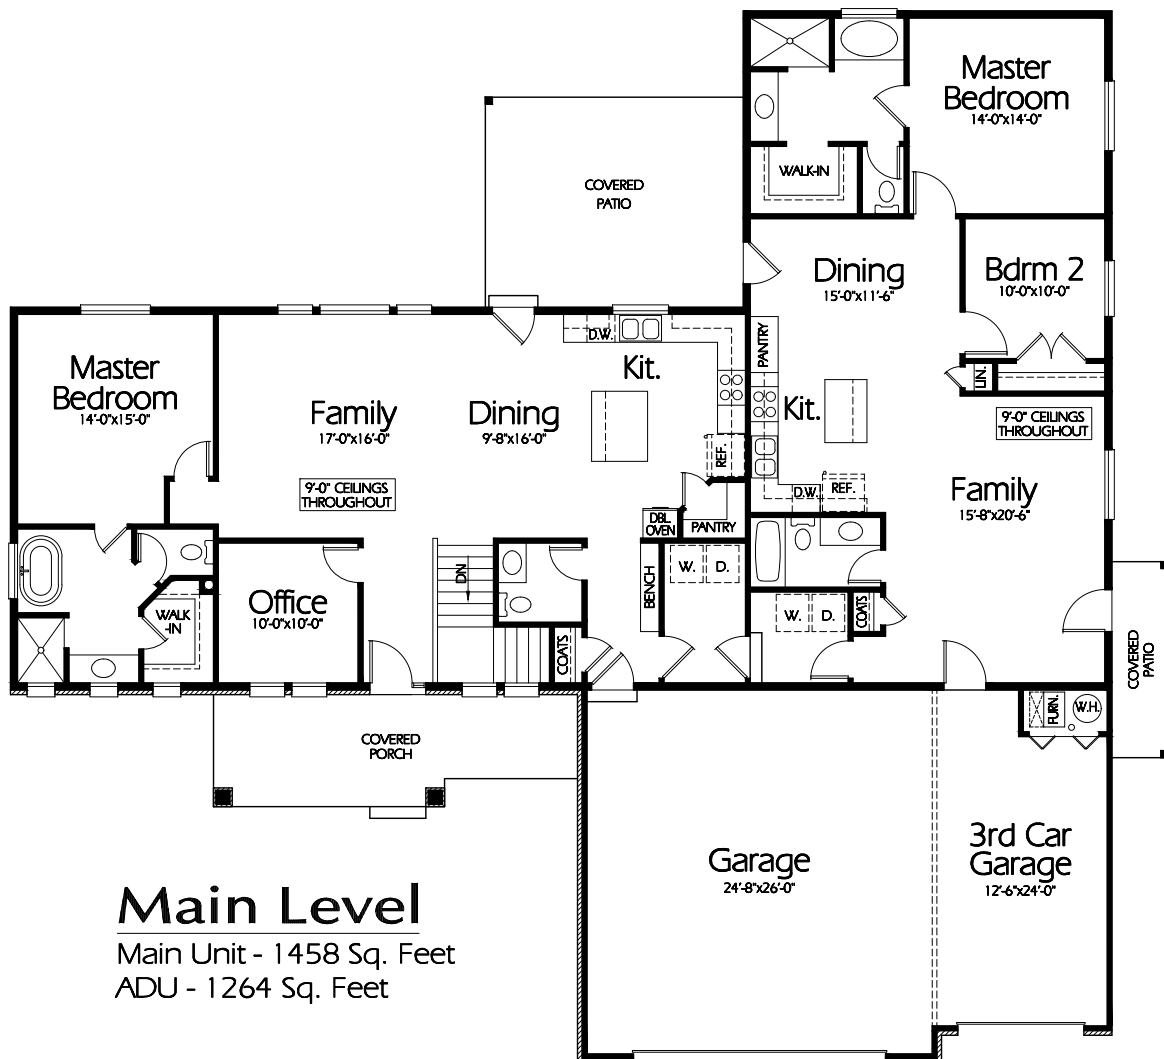

Front Elevation

Main Level

Main Unit - 1458 Sq. Feet
 ADU - 1264 Sq. Feet

Plan R-2722a

Overall Dimensions 82'-8" x 75'-2"
 2722 Finished Sq. Feet
 Room Sizes Shown Are Approximate

*Hearthstone
 Home Design*