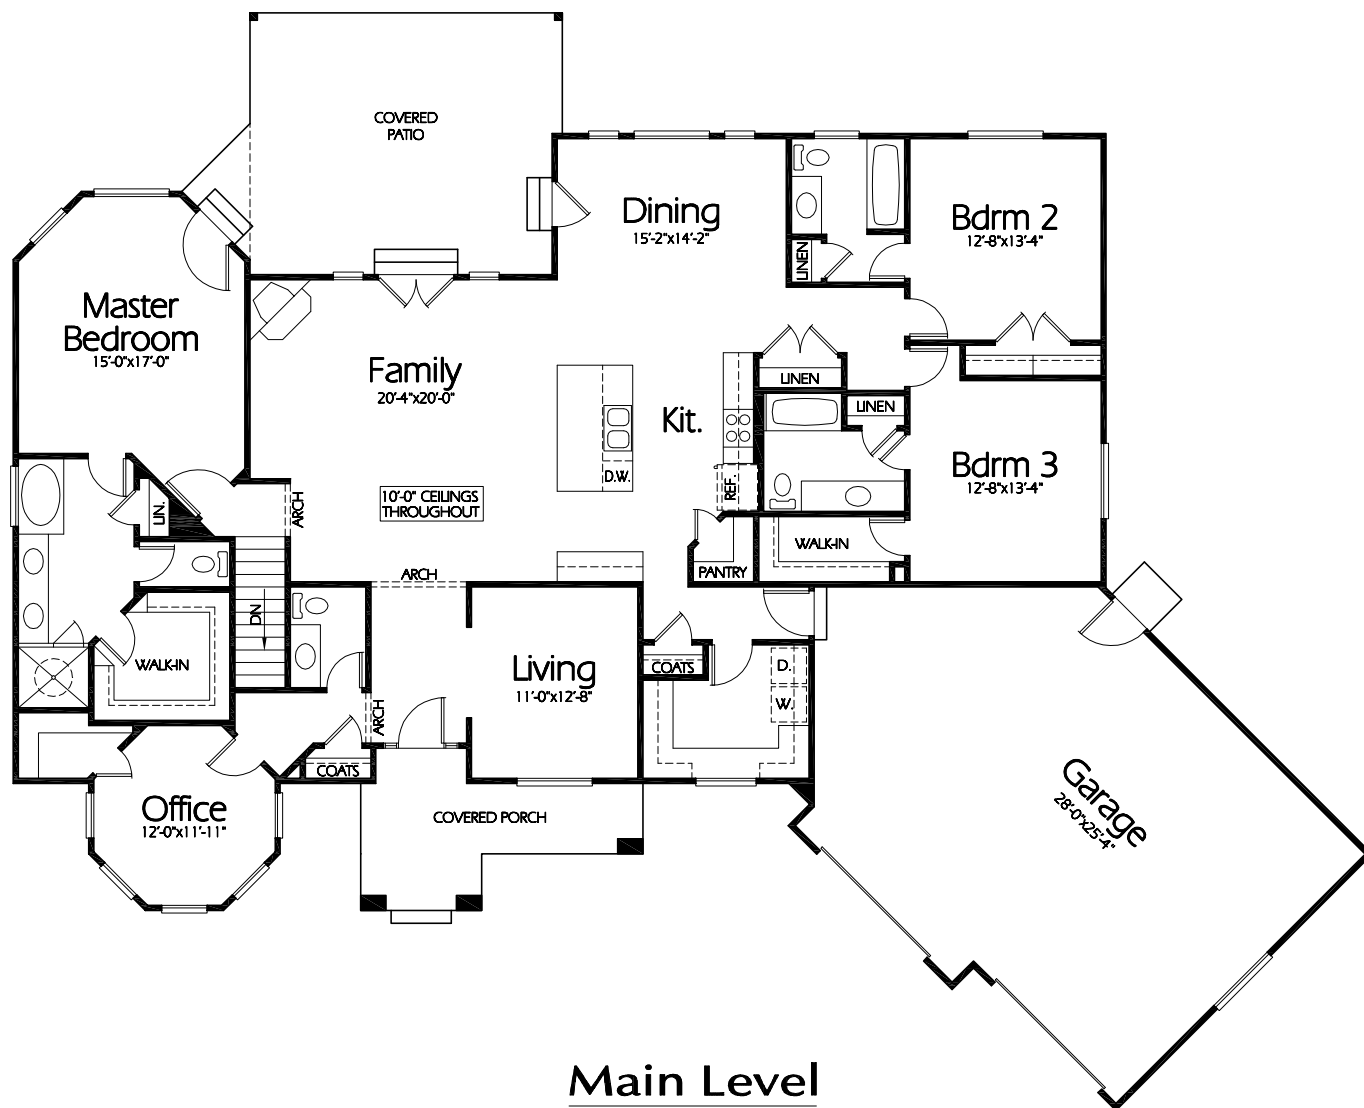

Front Elevation

Main Level

Plan R-2671b

Overall Dimensions 89'-11" x 72'-8"
2671 Finished Sq. Feet
Room Sizes Shown Are Approximate

*Hearthstone
Home Design*

94 North 100 West - Bountiful, Utah 84010
Phone: (801) 298-2505 - Fax: (801) 298-3077
www.hearthstonedesign.com