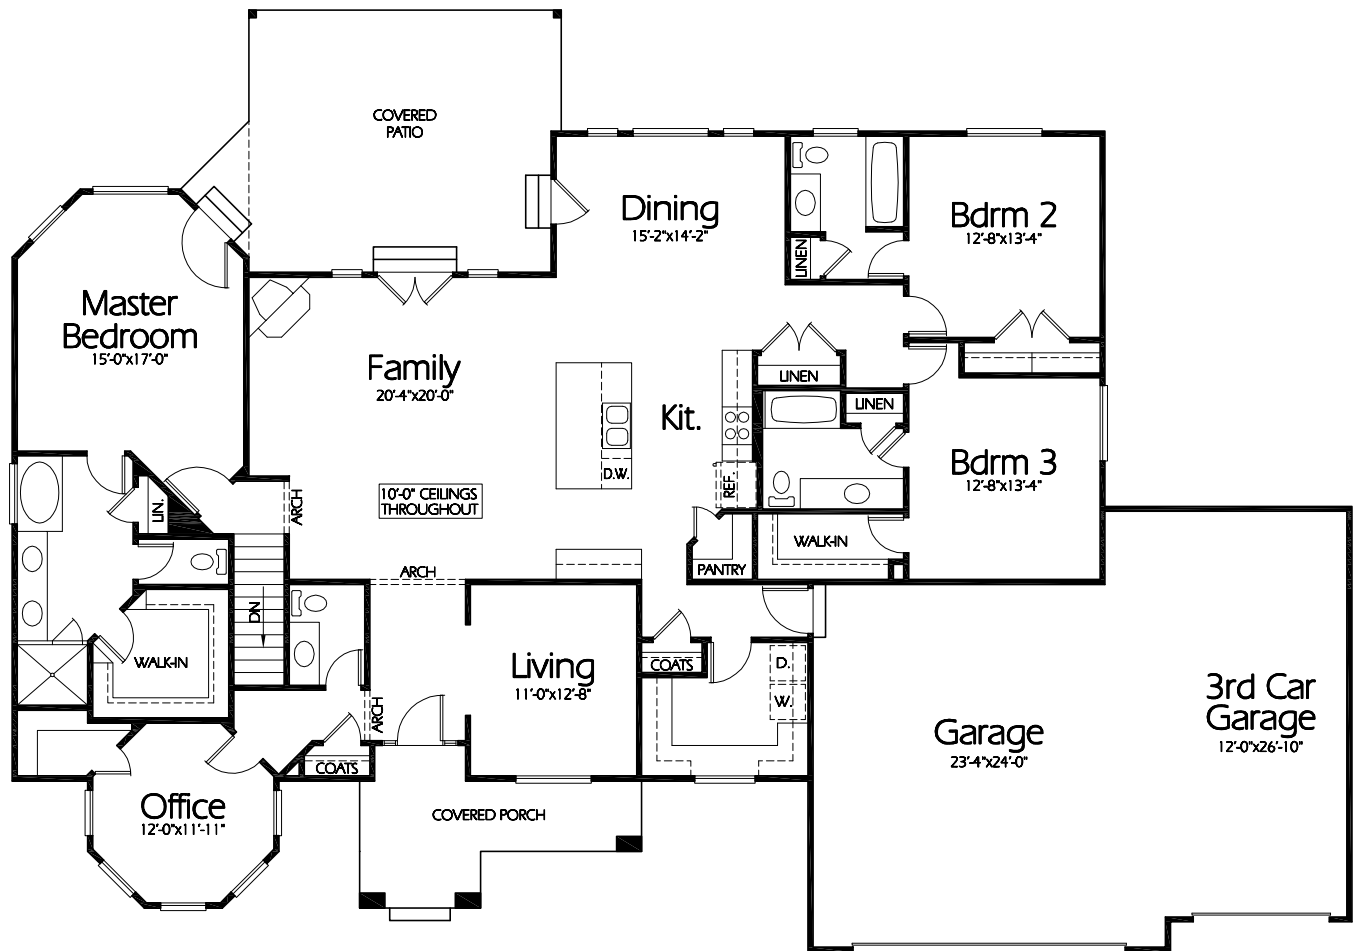

Front Elevation

Main Level

Plan R-2671a

Overall Dimensions 88'-8" x 62'-4"
 2671 Finished Sq. Feet
 Room Sizes Shown Are Approximate

Hearthstone
 Home Design

94 North 100 West - Bountiful, Utah 84010
 Phone: (801) 298-2505 - Fax: (801) 298-3077
 www.hearthstonedesign.com