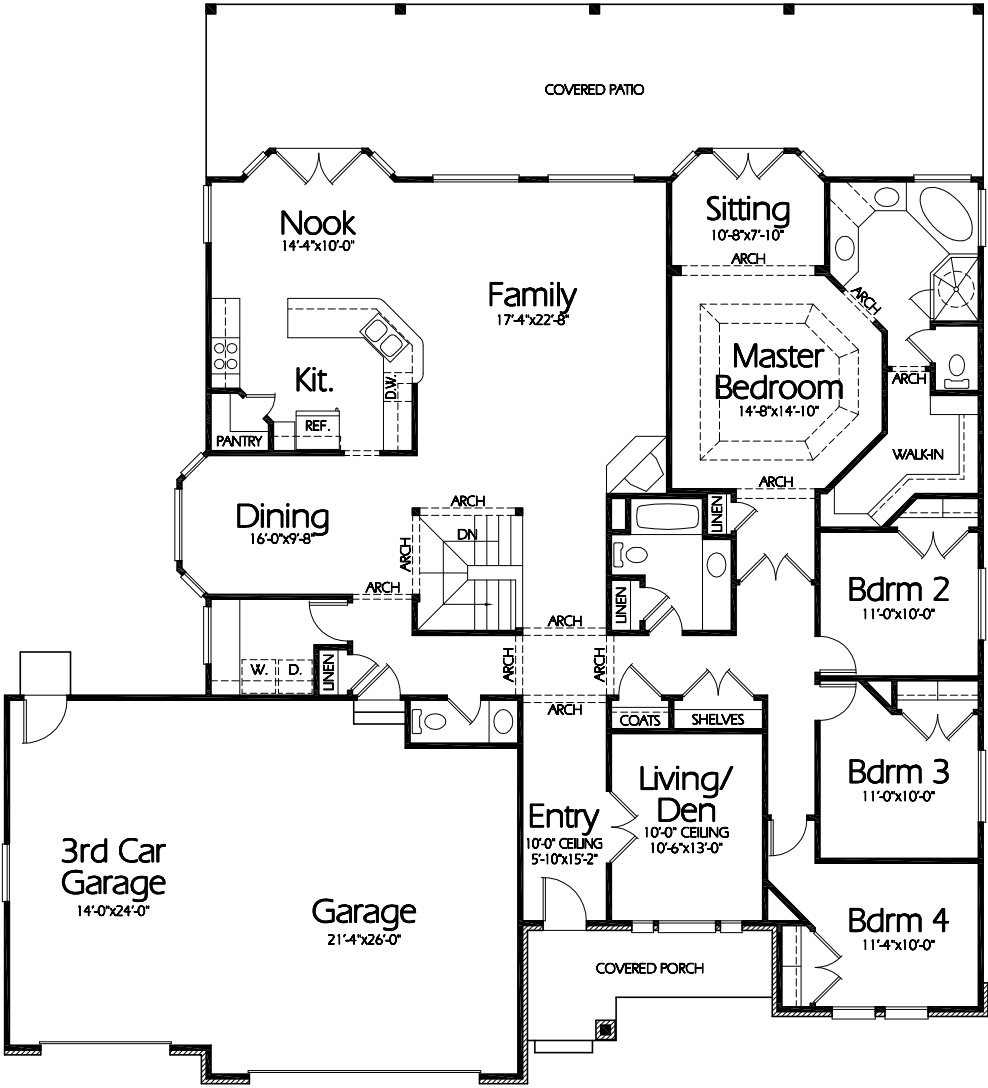

Front Elevation

Main Level

Plan R-2646a

Overall Dimensions 65'-4" x 75'-0"
2646 Finished Sq. Feet
Room Sizes Shown Are Approximate

Hearthstone
Home Design

94 North 100 West - Bountiful, Utah 84010
Phone: (801) 298-2505 - Fax: (801) 298-3077
www.hearthstonedesign.com