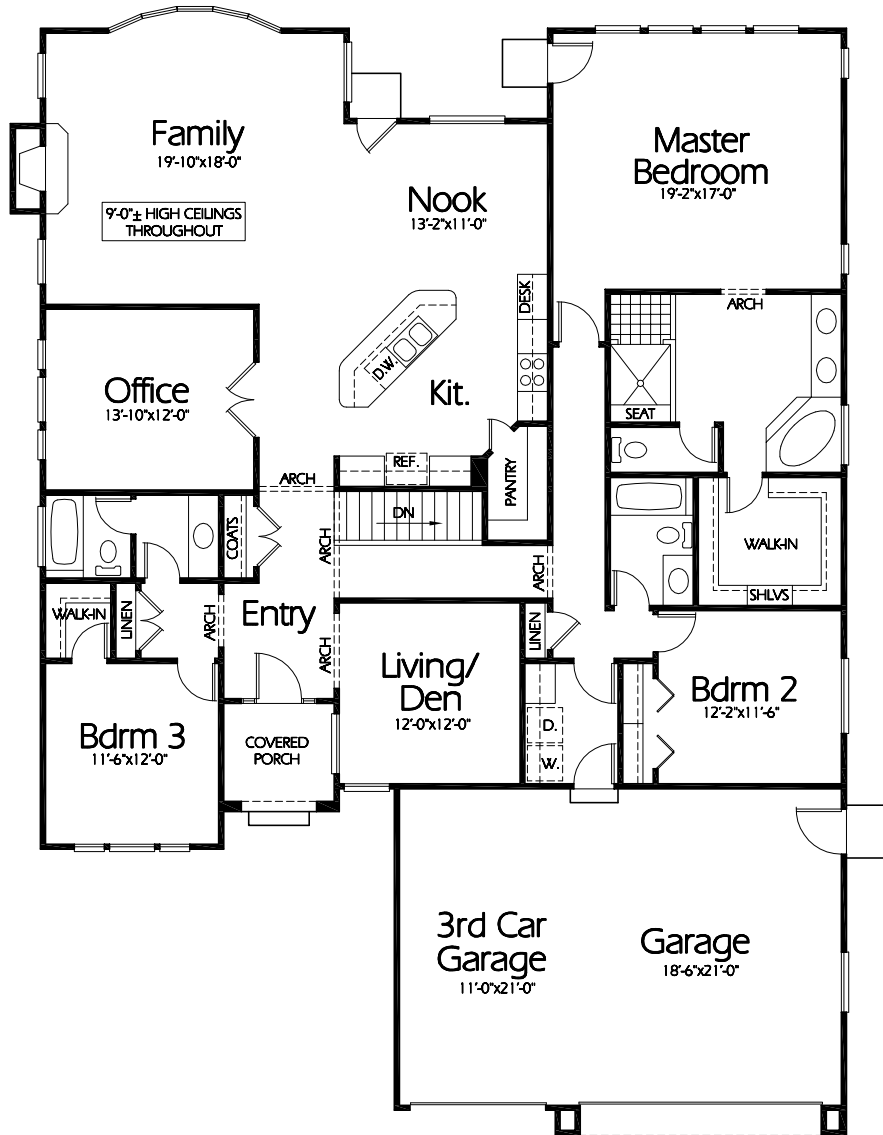

R-2641C

Main Level

Plan R-2641c

9' High ceilings throughout

Overall Dimensions 53'-6"x73'-6"

2641 Finished Sq. Feet

Room Sizes Shown Are Approximate

*Hearthstone
Home Design*