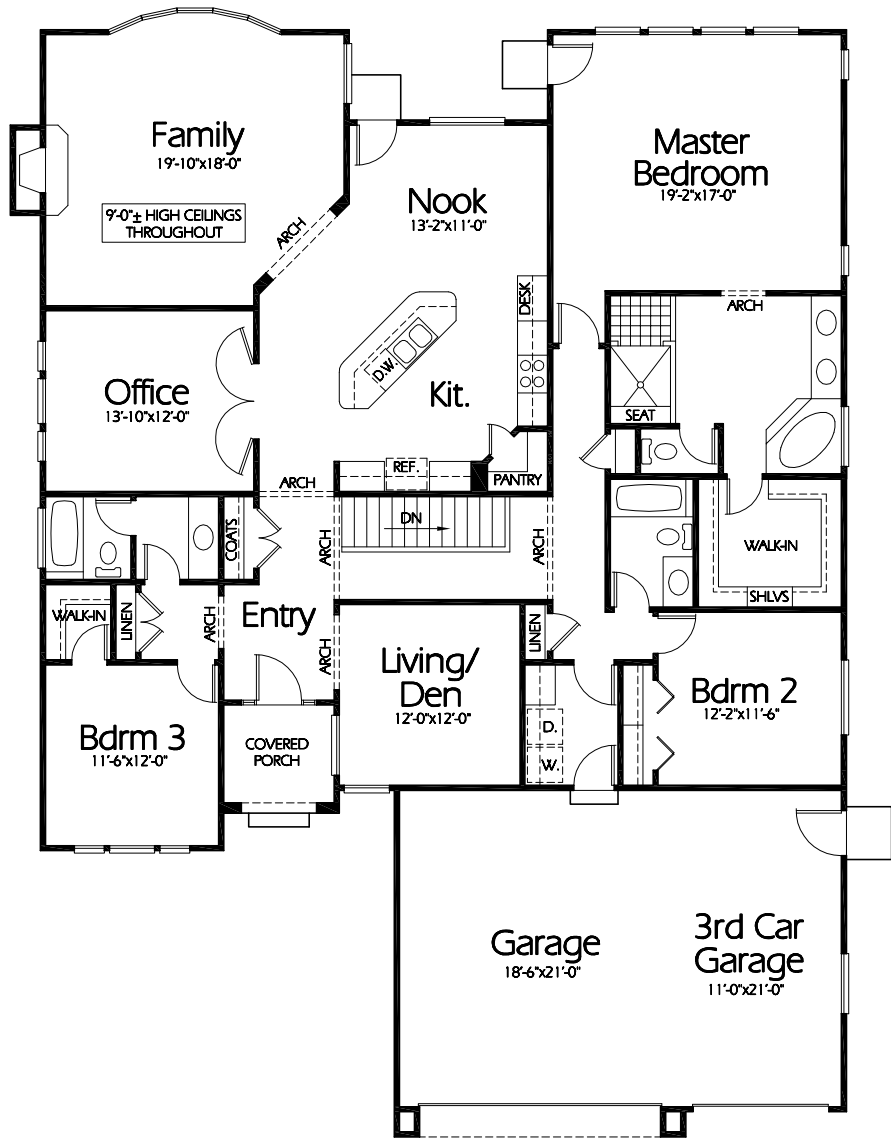

R-2641a

**Main Level**

**Plan R-2641a**  
 9' High ceilings throughout  
 Overall Dimensions 53'-6" x 73'-6"  
 2641 Finished Sq. Feet  
 Room Sizes Shown Are Approximate

*Hearthstone*  
 Home Design  
 94 North 100 West - Bountiful, Utah 84010  
 Phone: (801) 298-2505 - Fax: (801) 298-3077  
 www.hearthstonehomedesign.com