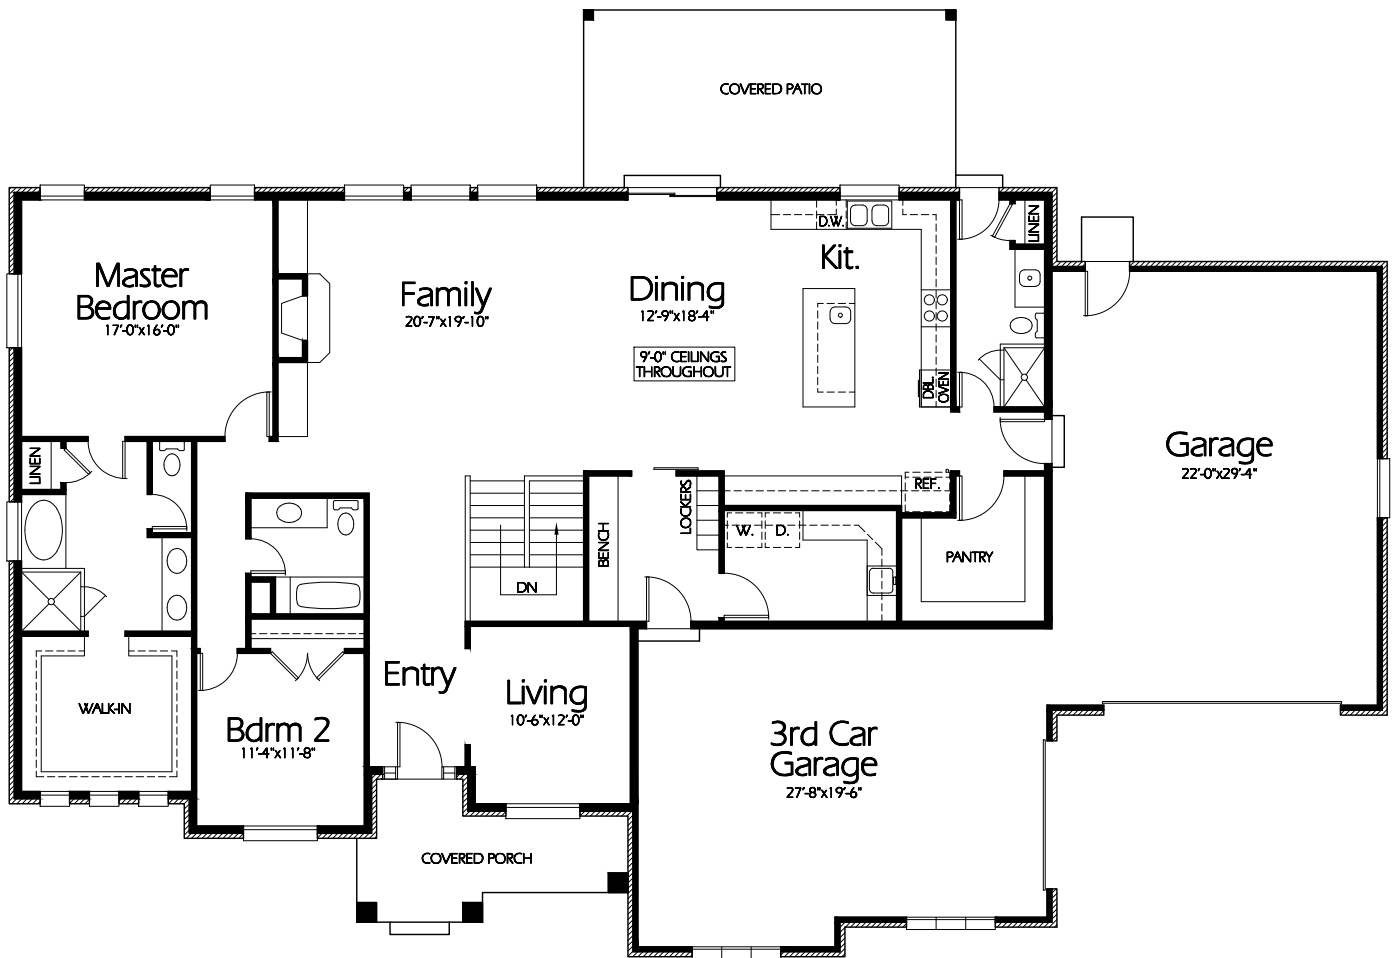

Front Elevation

Main Level

### Plan R-2639b

Overall Dimensions 93'-2"x64'-0"  
 2639 Finished Sq. Feet  
 Room Sizes Shown Are Approximate

*Hearthstone  
 Home Design*

94 North 100 West - Bountiful, Utah 84010  
 Phone: (801) 298-2505  
[www.hearthstonedesign.com](http://www.hearthstonedesign.com)  
[info@hearthstonedesign.com](mailto:info@hearthstonedesign.com)