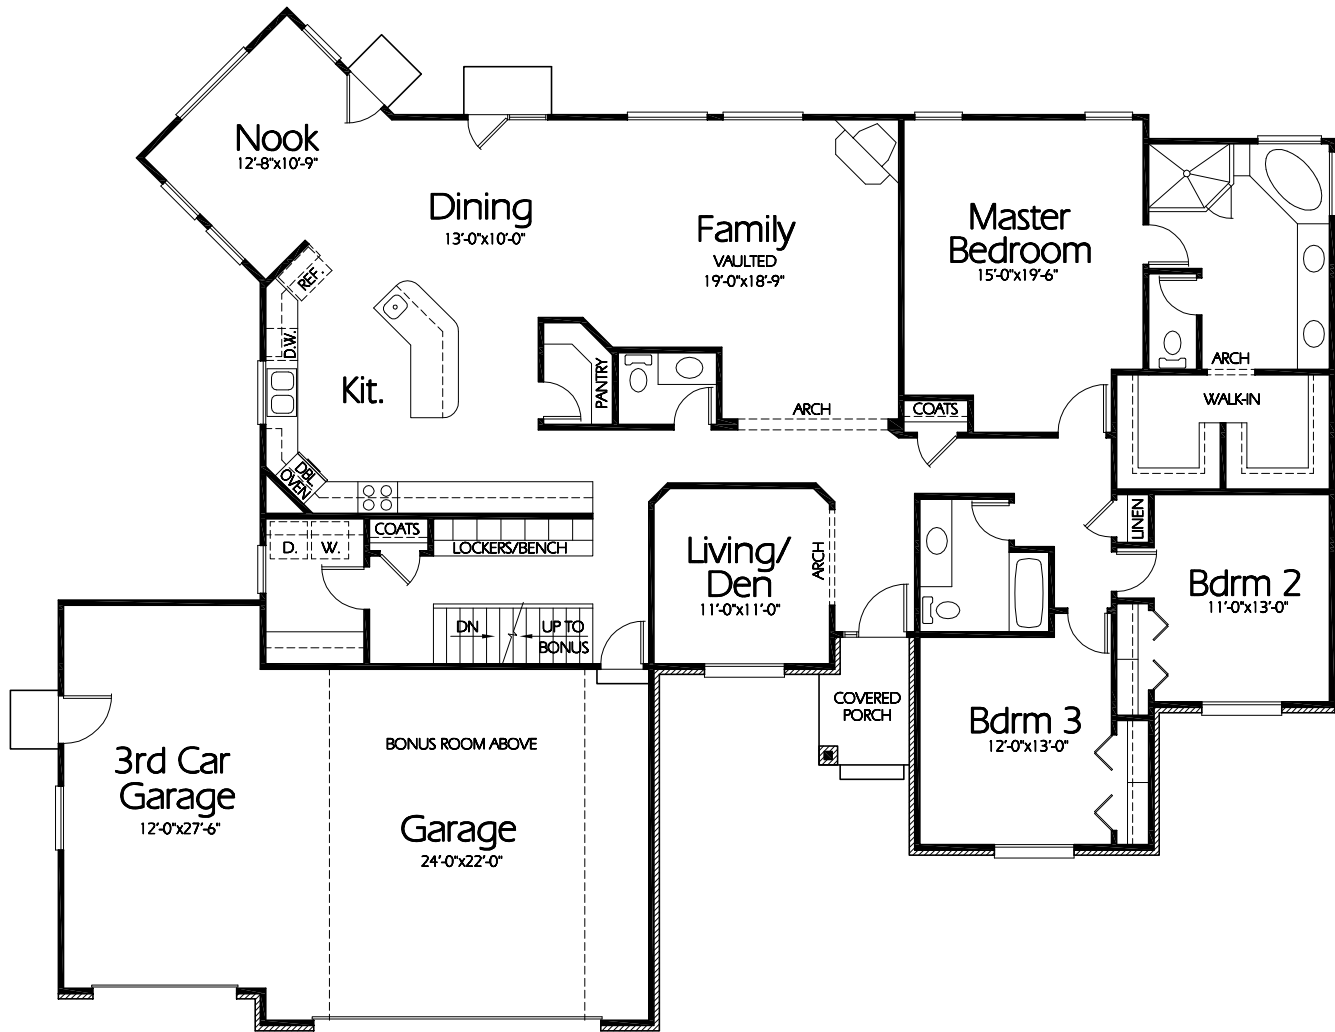

R-2600a

Main Level

Plan R-2600a

Overall Dimensions 80'-0" x 64'-2"
 2600 Finished Sq. Feet
 Room Sizes Shown Are Approximate

Hearthstone
 Home Design
 94 North 100 West - Bountiful, Utah 84010
 Phone: (801) 298-2505 - Fax: (801) 298-3077
 www.hearthstonedesign.com