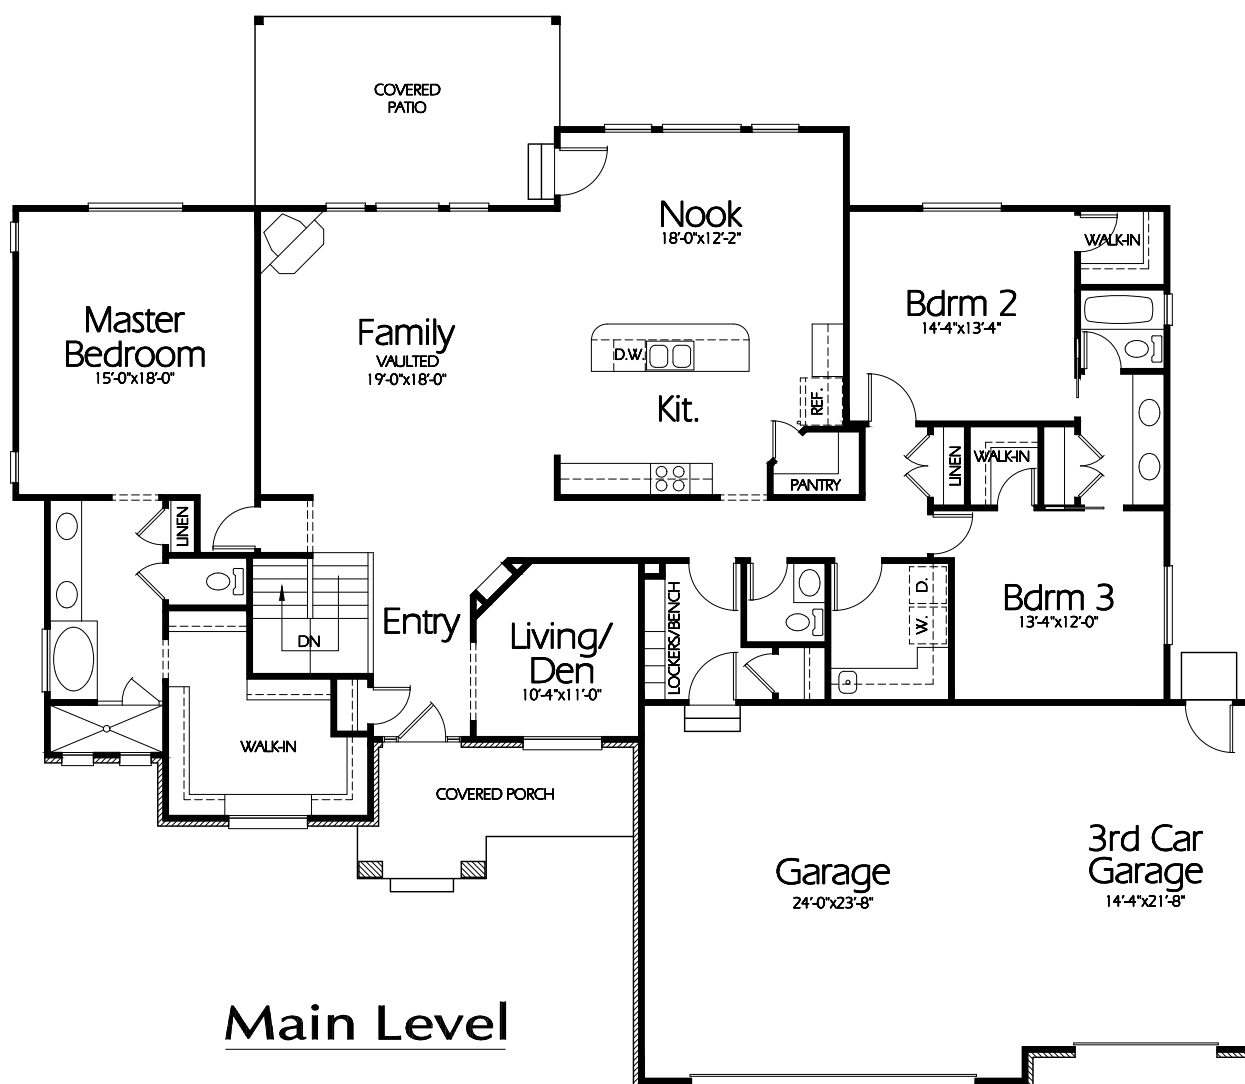

Front Elevation

Main Level

Plan R-2568a

Overall Dimensions 76'-8" x 61'-0"
 2568 Finished Sq. Feet
 Room Sizes Shown Are Approximate

Hearthstone
 Home Design
 94 North 100 West - Bountiful, Utah 84010
 Phone: (801) 298-2505
 www.hearthstonedesign.com