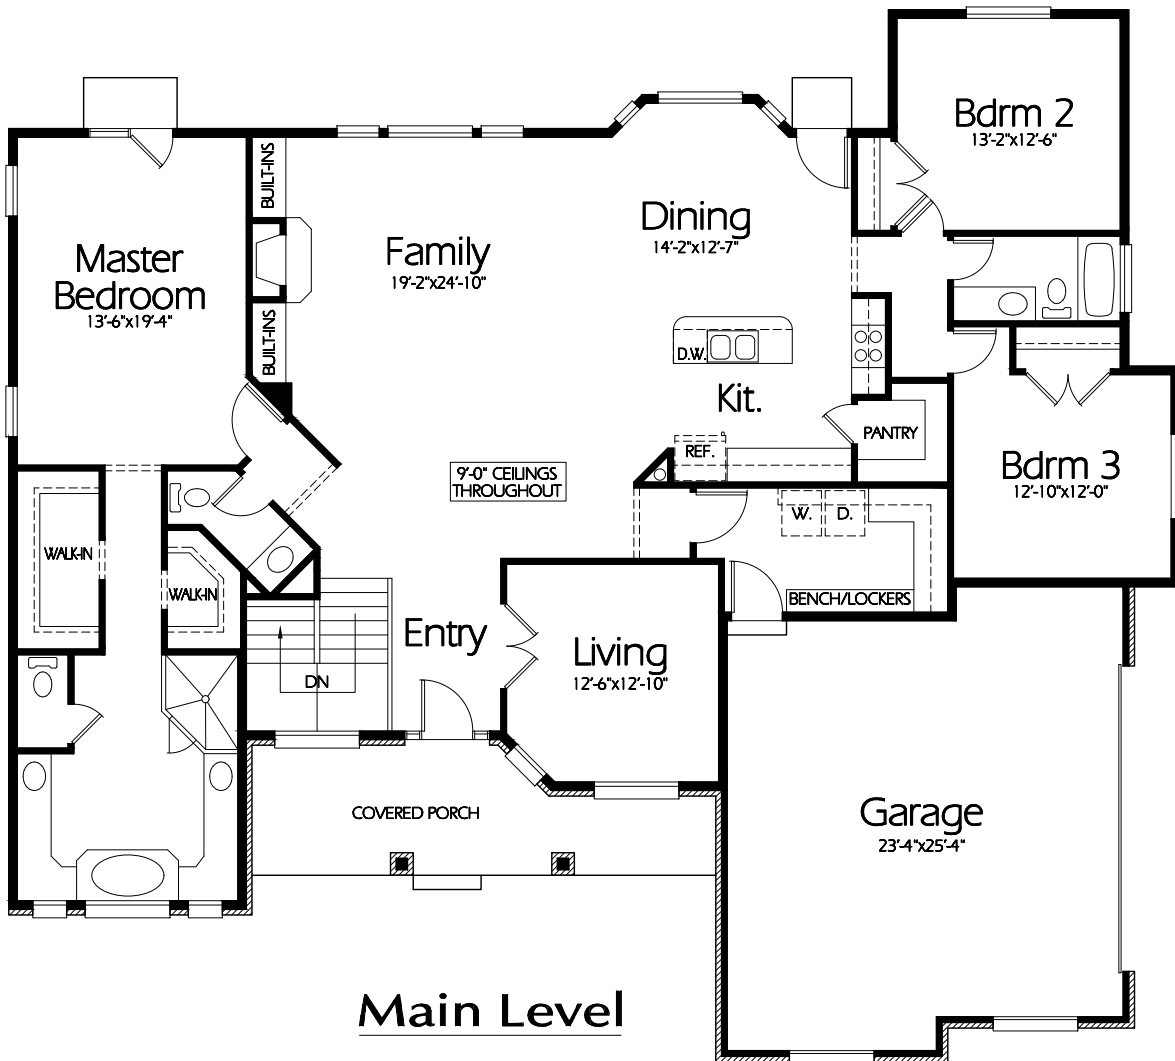

**Front Elevation**

**Main Level**

**Plan R-2538a**

9' High Ceilings Throughout

Overall Dimensions 69'-0" x 62'-0"

2539 Finished Sq. Feet

Room Sizes Shown Are Approximate

*Hearthstone  
Home Design*