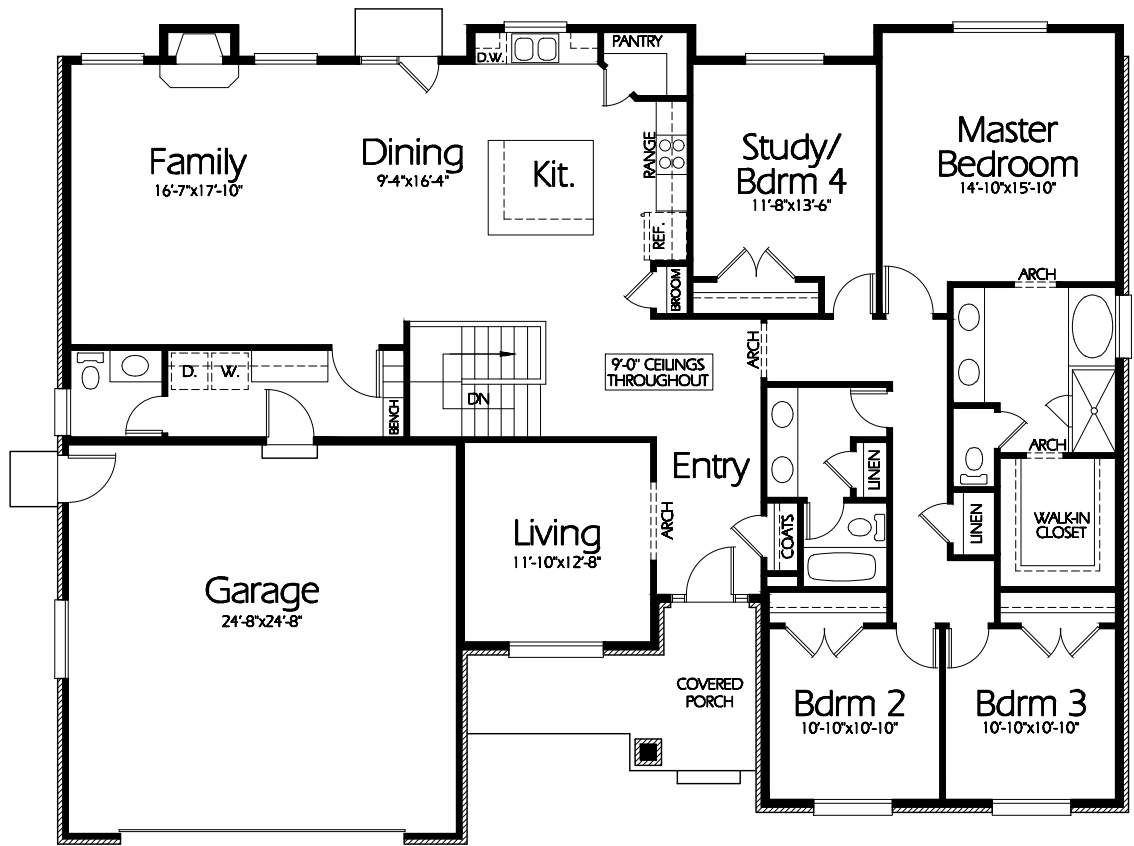

Front Elevation

Main Level

Plan R-2525a

9' High Ceilings Throughout
Overall Dimensions 68'-0"x52'-0"
2526 Finished Sq. Feet
Room Sizes Shown Are Approximate

Hearthstone
Home Design
94 North 100 West - Bountiful, Utah 84010
Phone: (801) 298-2505
www.hearthstonedesign.com
info@hearthstonedesign.com