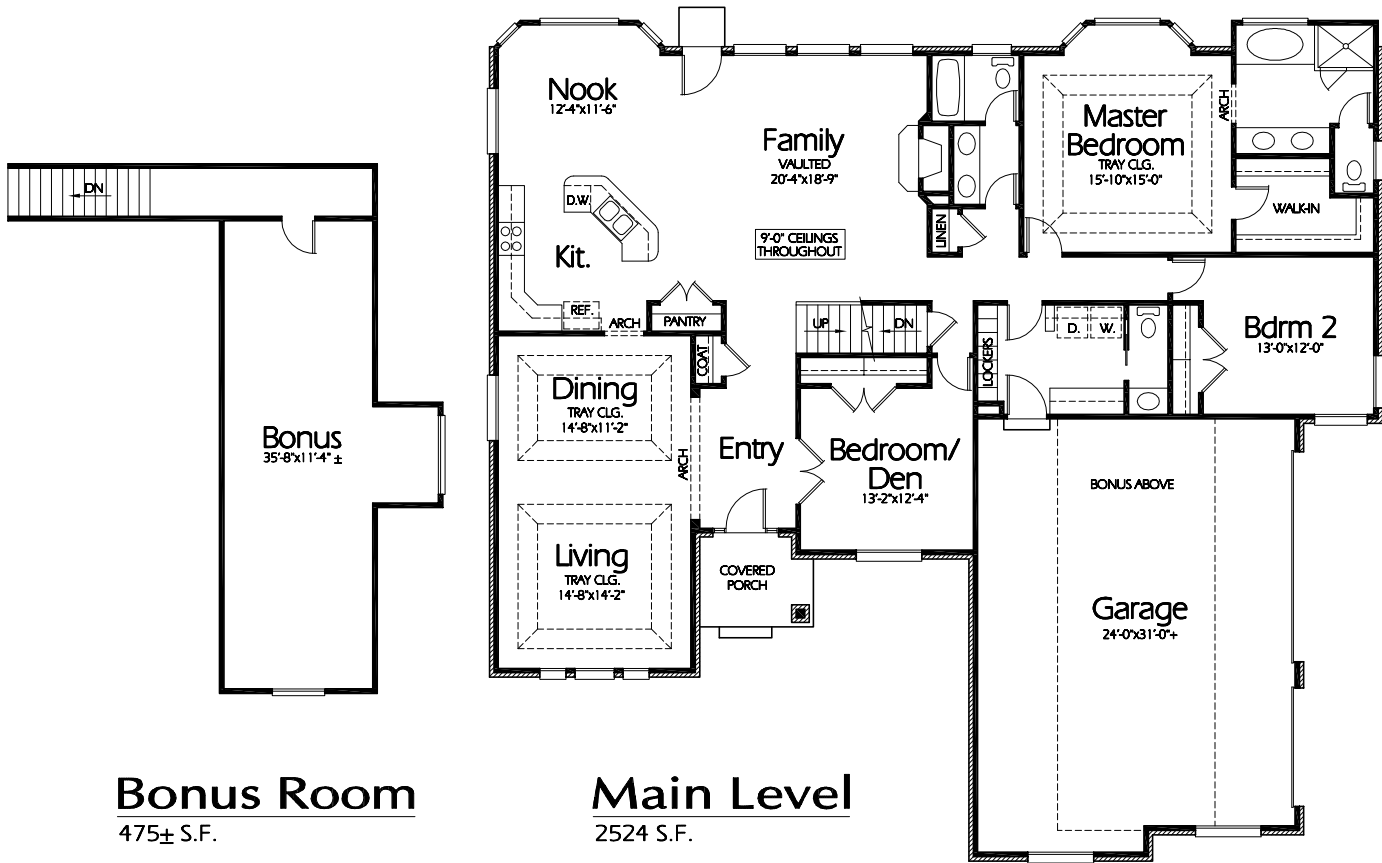

**Front Elevation**

**Plan R-2524b**

Overall Dimensions 68'-0"x64'-0"  
2524 Finished Sq. Feet  
Room Sizes Shown Are Approximate

*Hearthstone  
Home Design*

94 North 100 West - Bountiful, Utah 84010  
Phone: (801) 298-2505 - Fax: (801) 298-3077  
www.hearthstonedesign.com