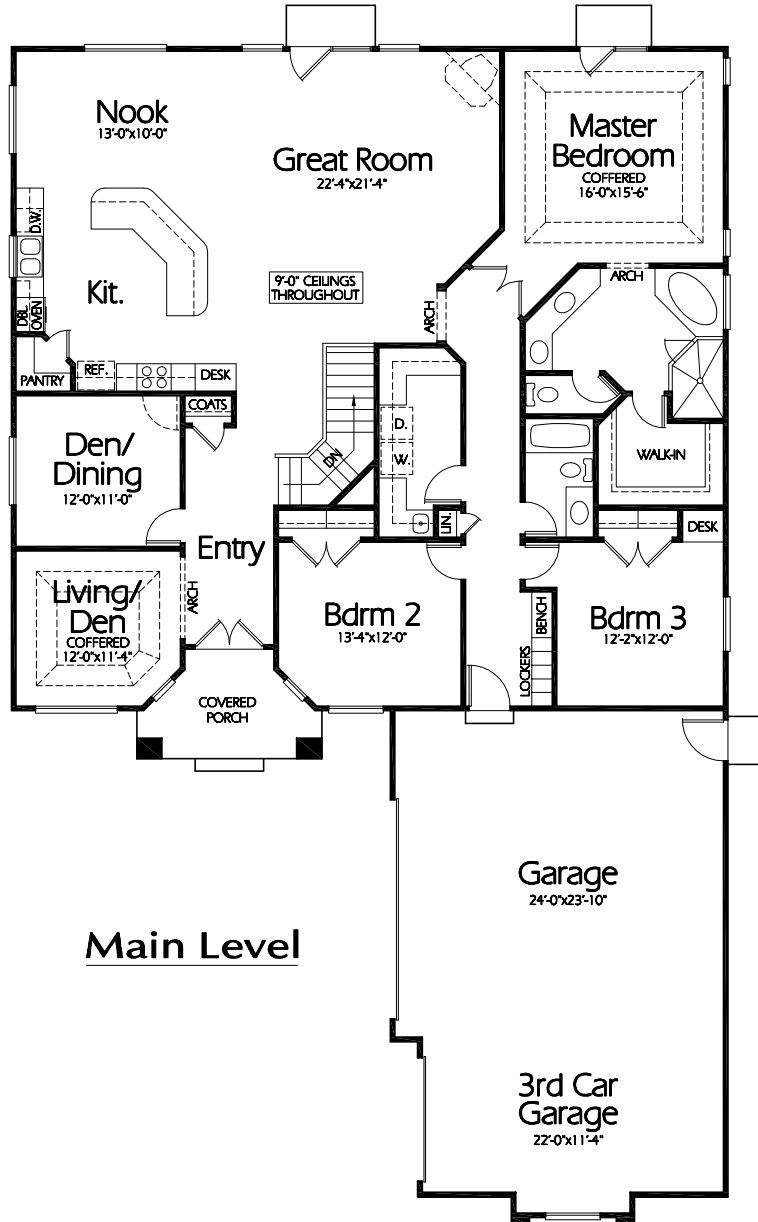

R-2500a

## Plan R-2500a

Overall Dimensions 52'-4"x86'-0"  
 2500 Finished Sq. Feet  
 Room Sizes Shown Are Approximate

*Hearthstone*  
 Home Design

94 North 100 West - Bountiful, Utah 84010  
 Phone: (801) 298-2505 - Fax: (801) 298-3077  
[www.hearthstonedesign.com](http://www.hearthstonedesign.com)