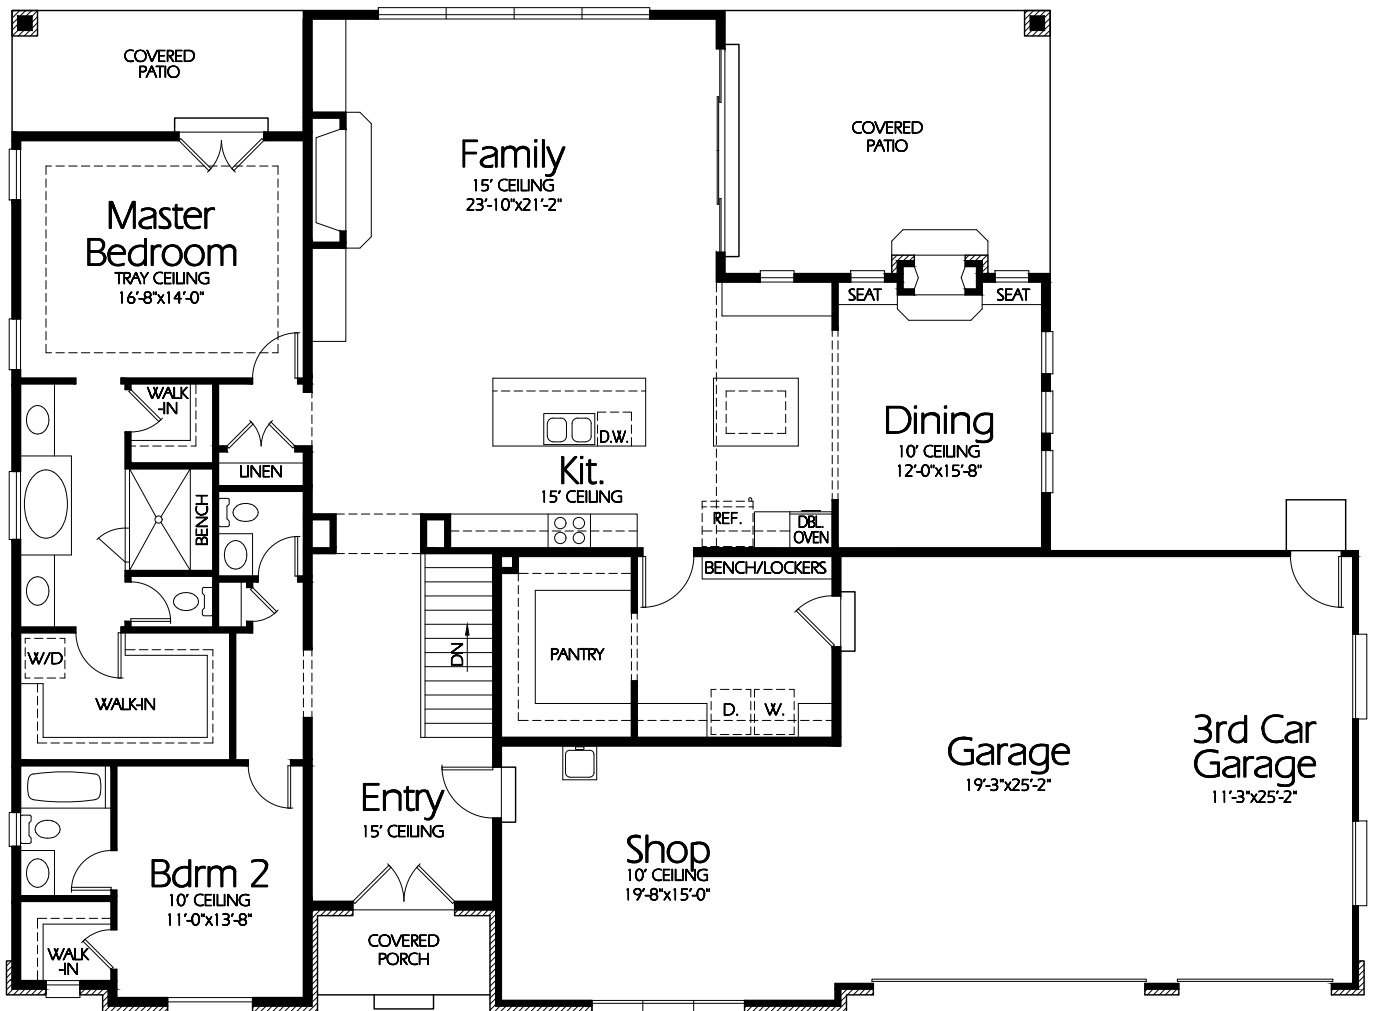

Front Elevation

Main Level

### Plan R-2478a

Overall Dimensions 80'-0"x59'-0"  
 2478 Finished Sq. Feet  
 Room Sizes Shown Are Approximate

*Hearthstone  
 Home Design*

94 North 100 West - Bountiful, Utah 84010  
 Phone: (801) 298-2505  
[www.hearthstonedesign.com](http://www.hearthstonedesign.com)  
[info@hearthstonedesign.com](mailto:info@hearthstonedesign.com)