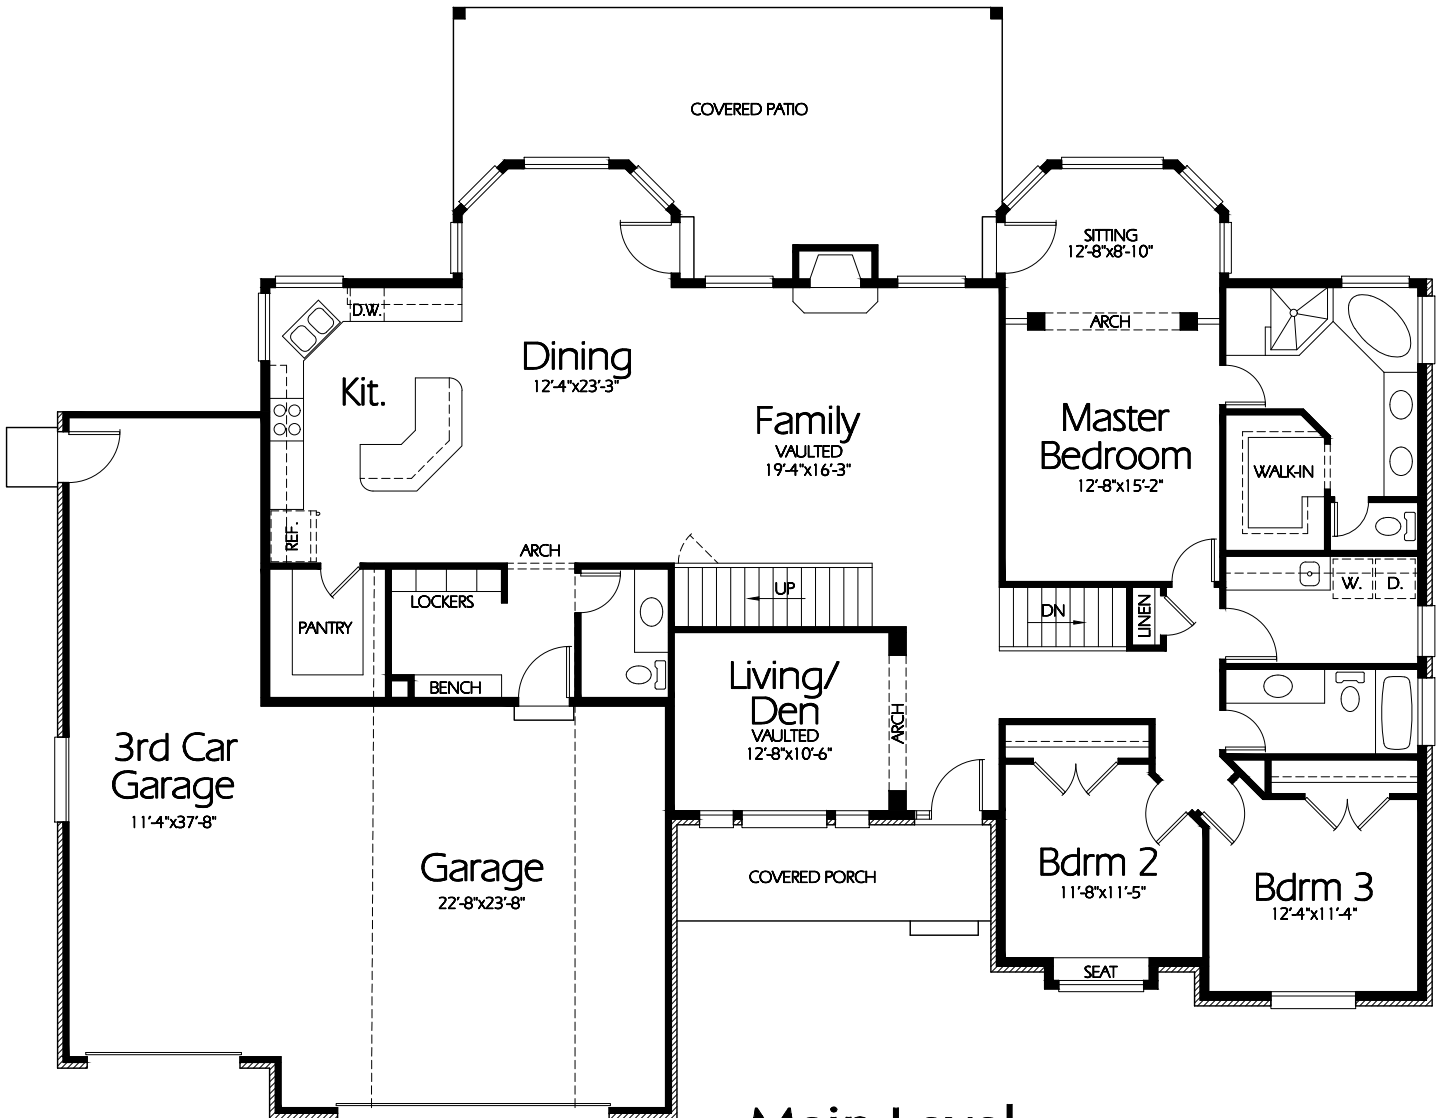

Front Elevation

Main Level

Plan R-2477a

Overall Dimensions 81'-0" x 65'-6"
2477 Finished Sq. Feet
Room Sizes Shown Are Approximate

*Hearthstone
Home Design*

94 North 100 West - Bountiful, Utah 84010
Phone: (801) 298-2505
www.hearthstonedesign.com
info@hearthstonedesign.com