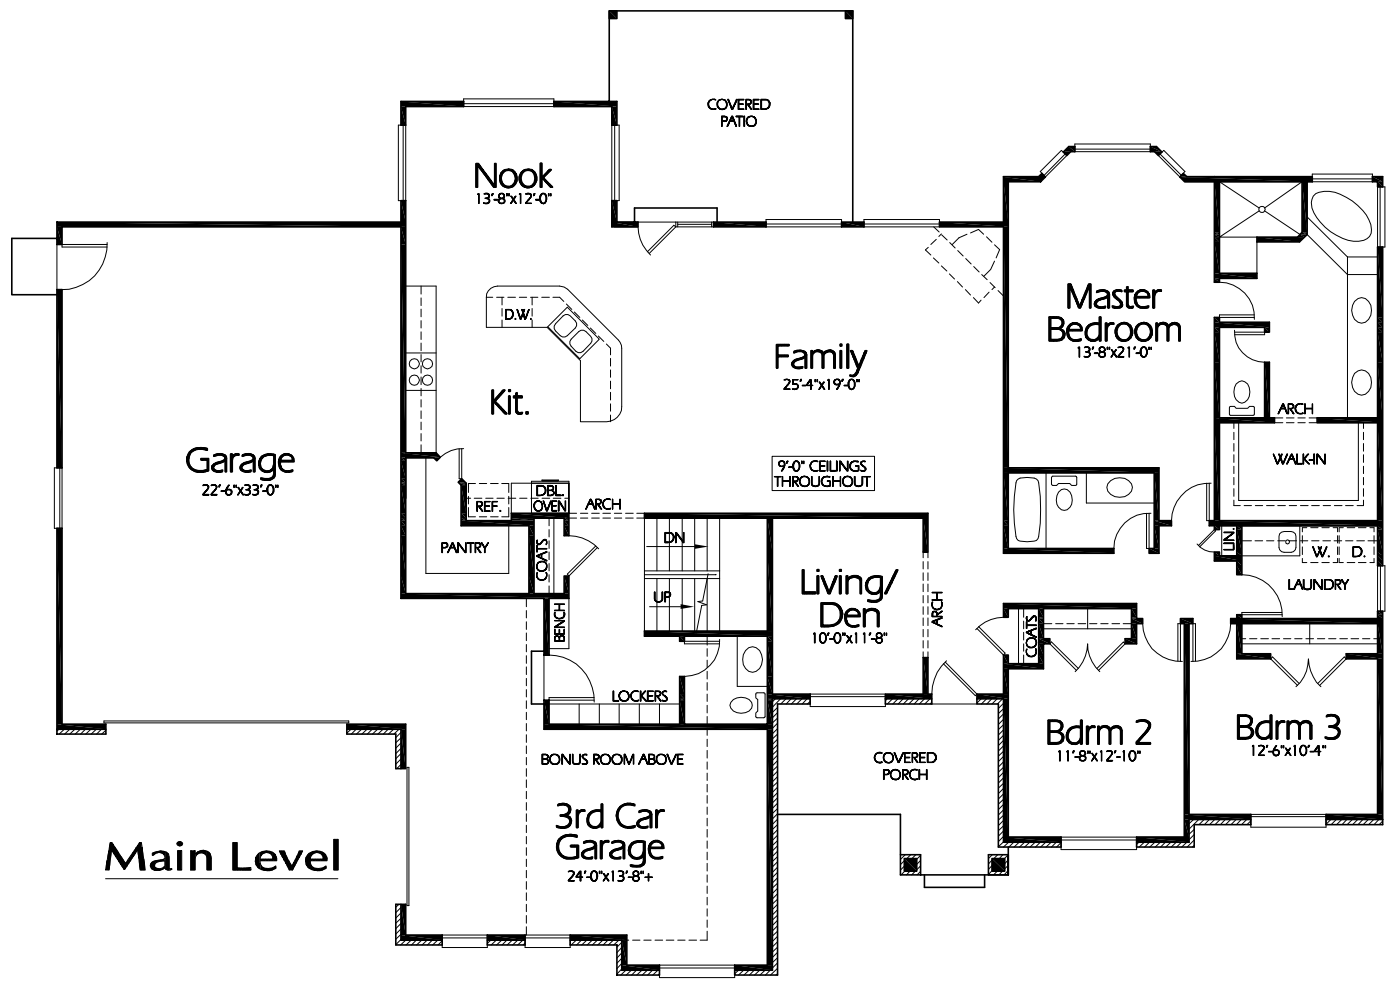

Front Elevation

Main Level

Plan R-2473a
 Overall Dimensions 88'-0" x 64'-0"
 2473 Finished Sq. Feet
 Room Sizes Shown Are Approximate

Hearthstone
 Home Design
 94 North 100 West - Bountiful, Utah 84010
 Phone: (801) 298-2505 - Fax: (801) 298-3077
 www.hearthstonedesign.com