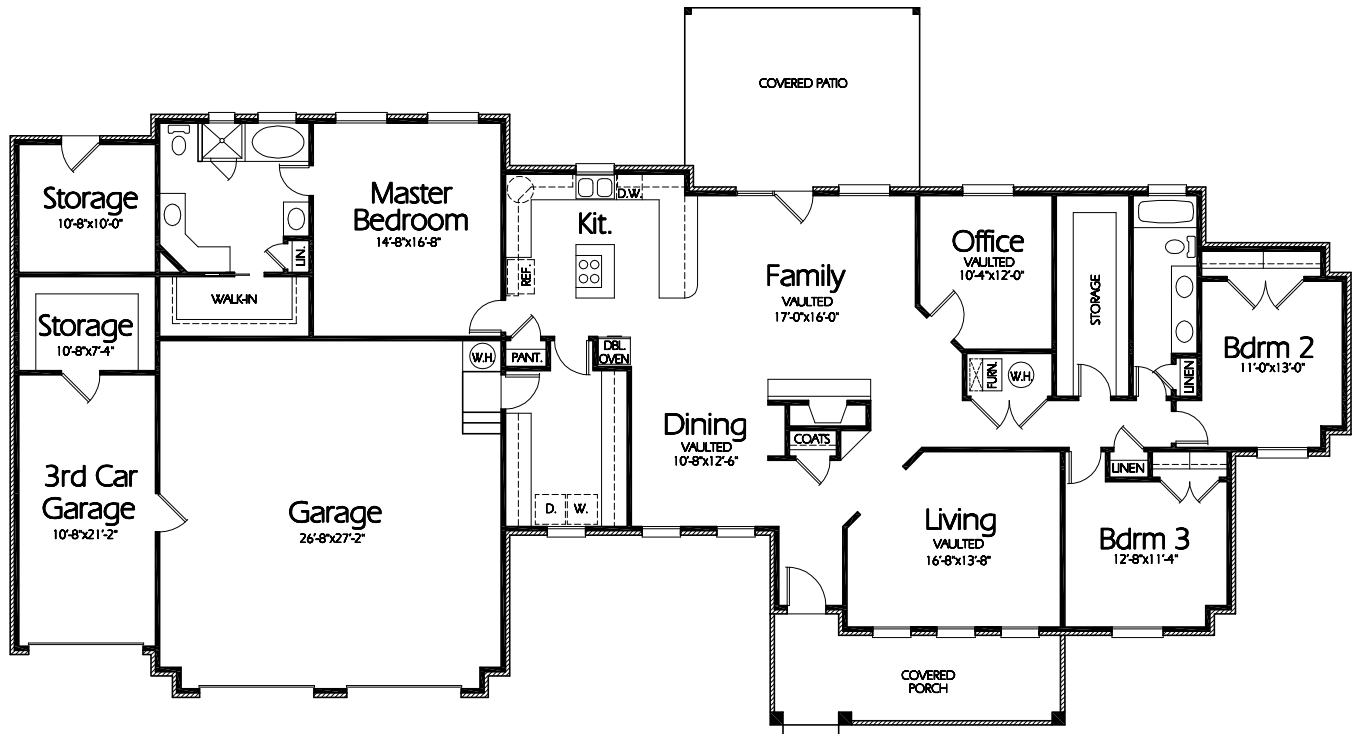

Front Elevation

Main Level

Plan R-2468a

Overall Dimensions 104'-8"x47'-8"
2468 Finished Sq. Feet
Room Sizes Shown Are Approximate

*Hearthstone
Home Design*

94 North 100 West - Bountiful, Utah 84010
Phone: (801) 298-2505 - Fax: (801) 298-3077
www.hearthstonehomedesign.com