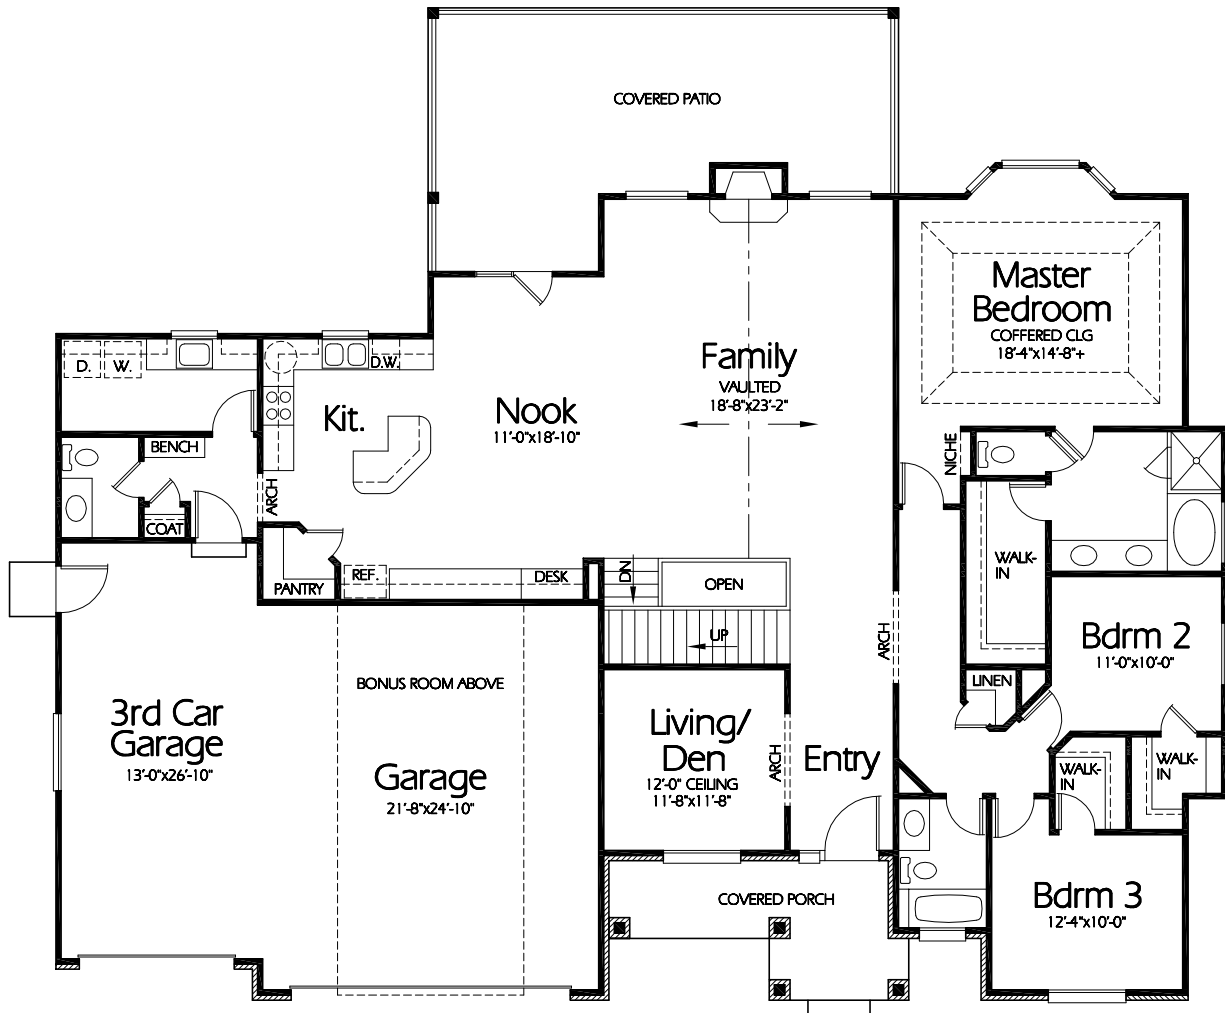

Front Elevation

Main Floor

Plan R-2463a

Overall Dimensions 75'-6" x 64'-0"
 2463 Finished Sq. Feet
 Room Sizes Shown Are Approximate

Hearthstone
 Home Design
 94 North 100 West - Bountiful, Utah 84010
 Phone: (801) 298-2505 - Fax: (801) 298-3077
 www.hearthstonedesign.com