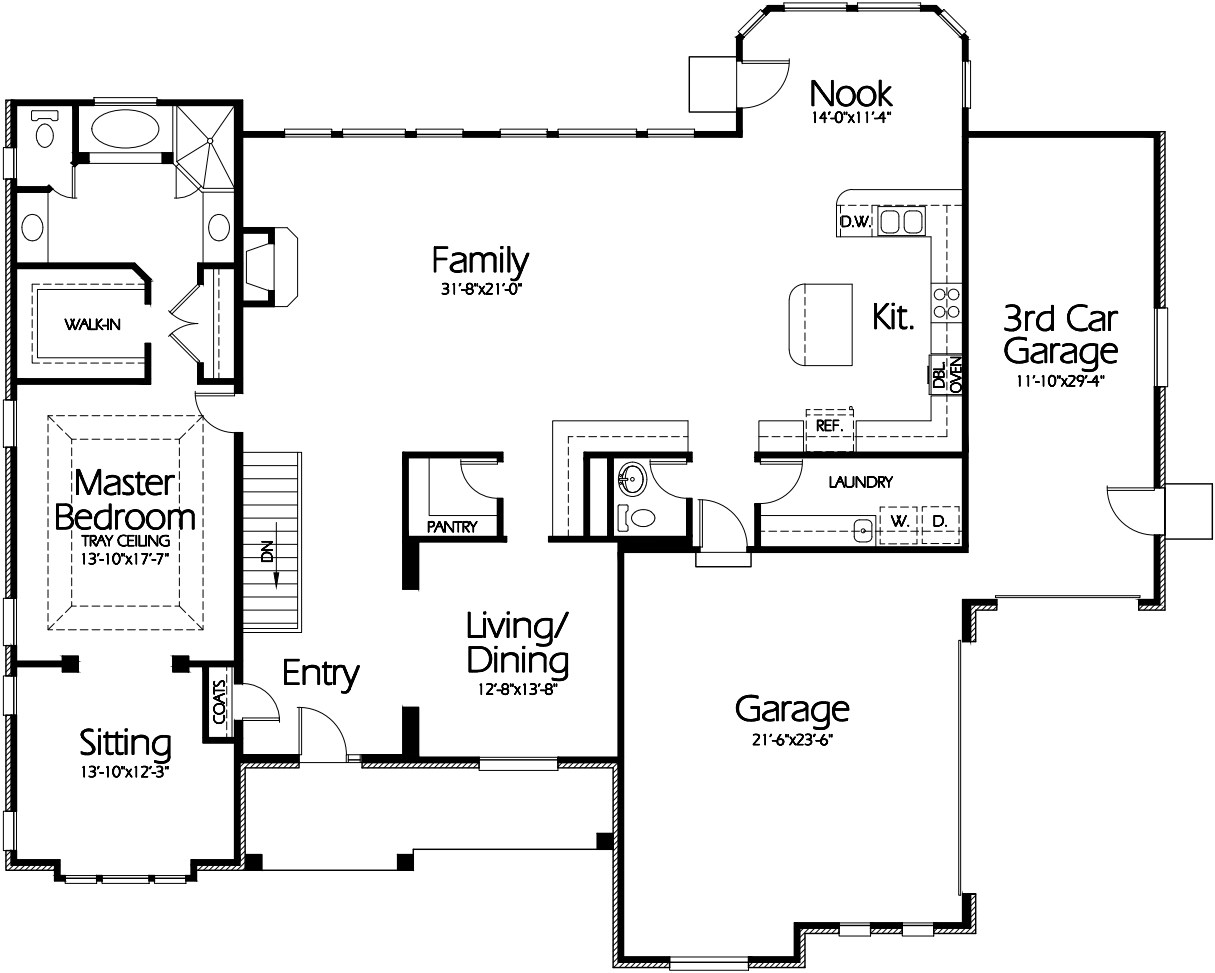

Front Elevation

Main Level

Plan R-2410a

Overall Dimensions 73'-6" x 59'-0"
2410 Finished Sq. Feet
Room Sizes Shown Are Approximate

Hearthstone
Home Design
94 North 100 West - Bountiful, Utah 84010
Phone: (801) 298-2505
www.hearthstonedesign.com