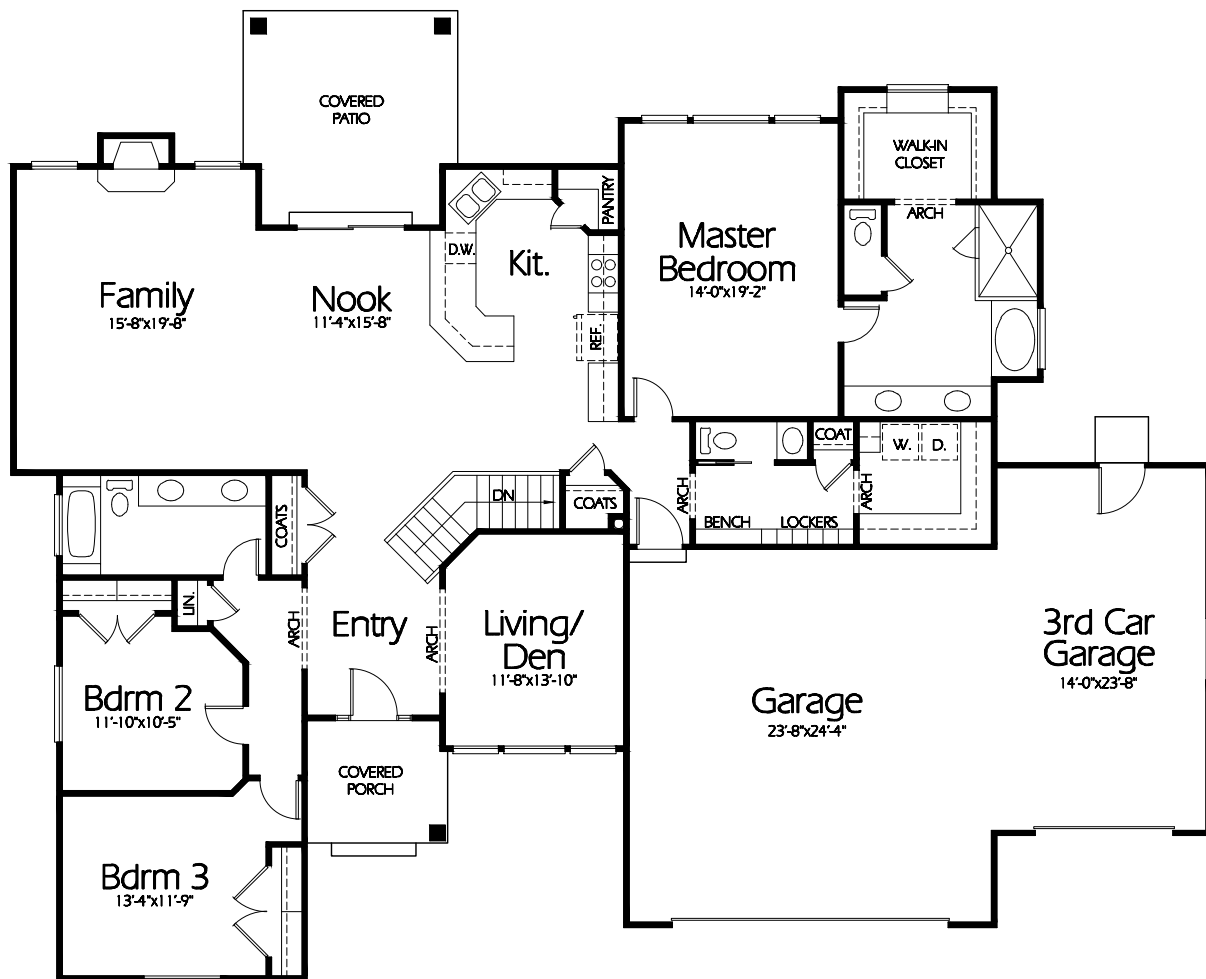

**Front Elevation**

**Main Level**

**Plan R-2408b**

Overall Dimensions 78'-4" x 63'-4"  
2408 Finished Sq. Feet  
Room Sizes Shown Are Approximate

*Hearthstone*  
*Home Design*  
94 North 100 West - Bountiful, Utah 84010  
Phone: (801) 298-2505  
[www.hearthstonedesign.com](http://www.hearthstonedesign.com)  
[info@hearthstonedesign.com](mailto:info@hearthstonedesign.com)