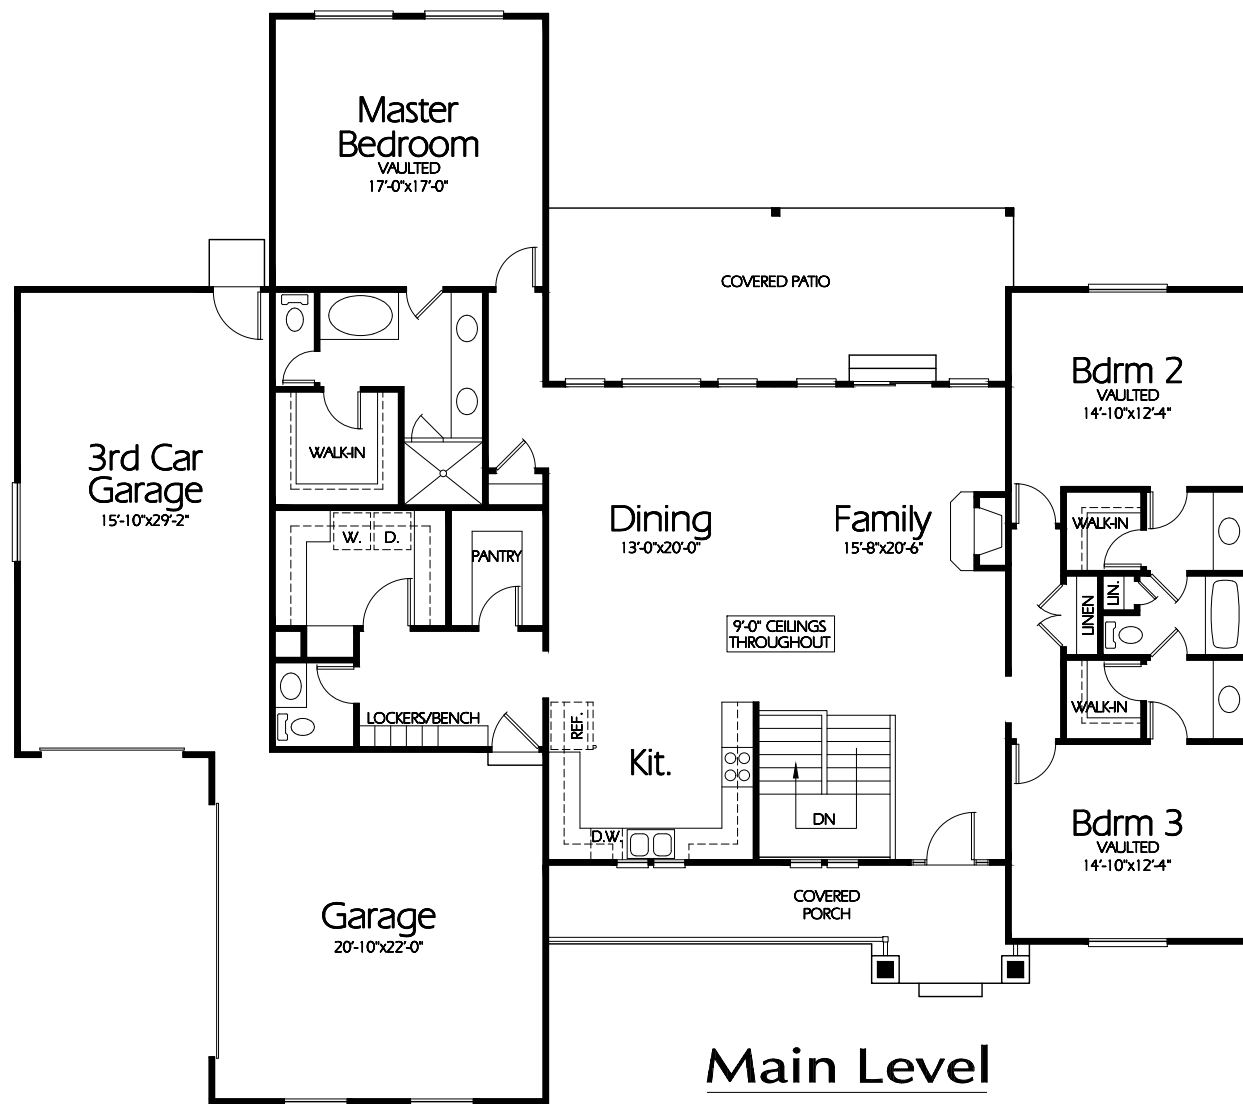

Front Elevation

Main Level

Plan R-2365a

Overall Dimensions 78'-4" x 69'-2"
 2365 Finished Sq. Feet
 Room Sizes Shown Are Approximate

Hearthstone
 Home Design
 94 North 100 West - Bountiful, Utah 84010
 Phone: (801) 298-2505
 www.hearthstonedesign.com