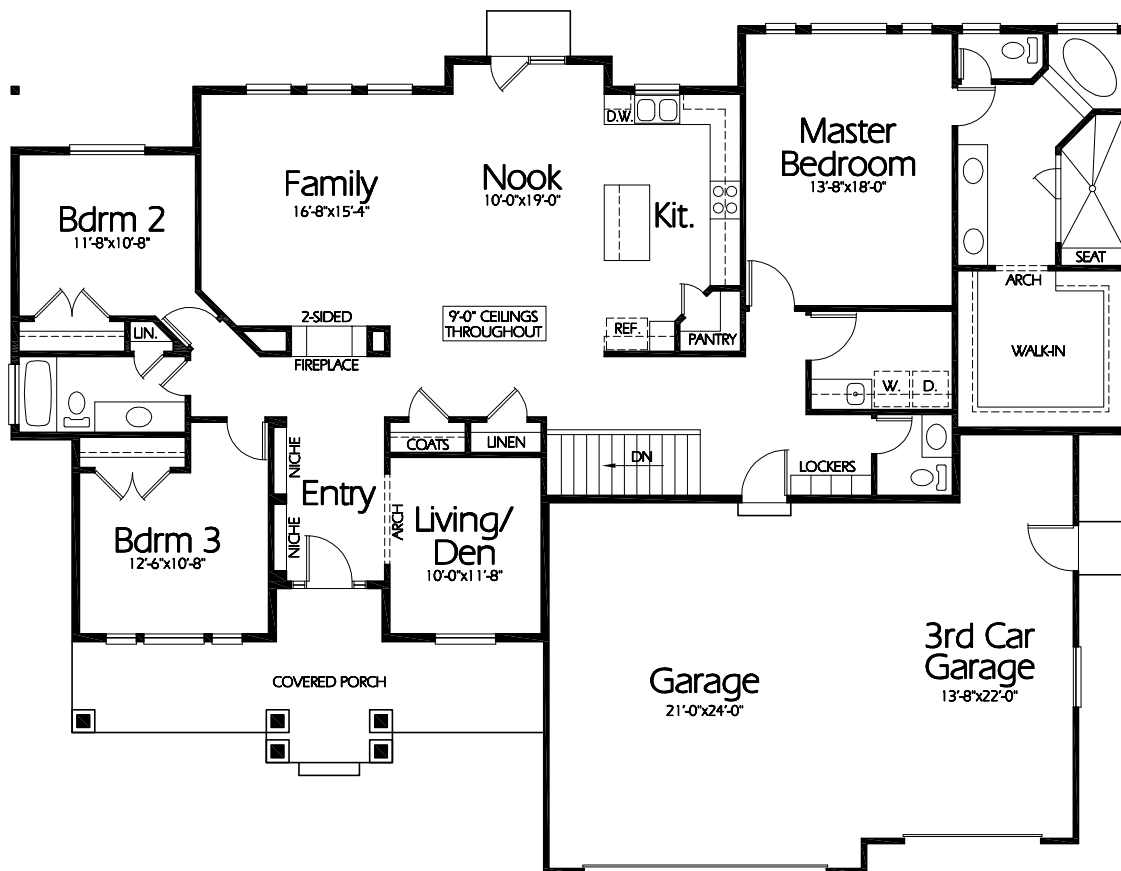

Front Elevation

Main Level

Plan R-2310a

Overall Dimensions 74'-0" x 56'-0"
2310 Finished Sq. Feet
Room Sizes Shown Are Approximate

*Hearthstone
Home Design*

94 North 100 West - Bountiful, Utah 84010
Phone: (801) 298-2505 - Fax: (801) 298-3077
www.hearthstonedesign.com