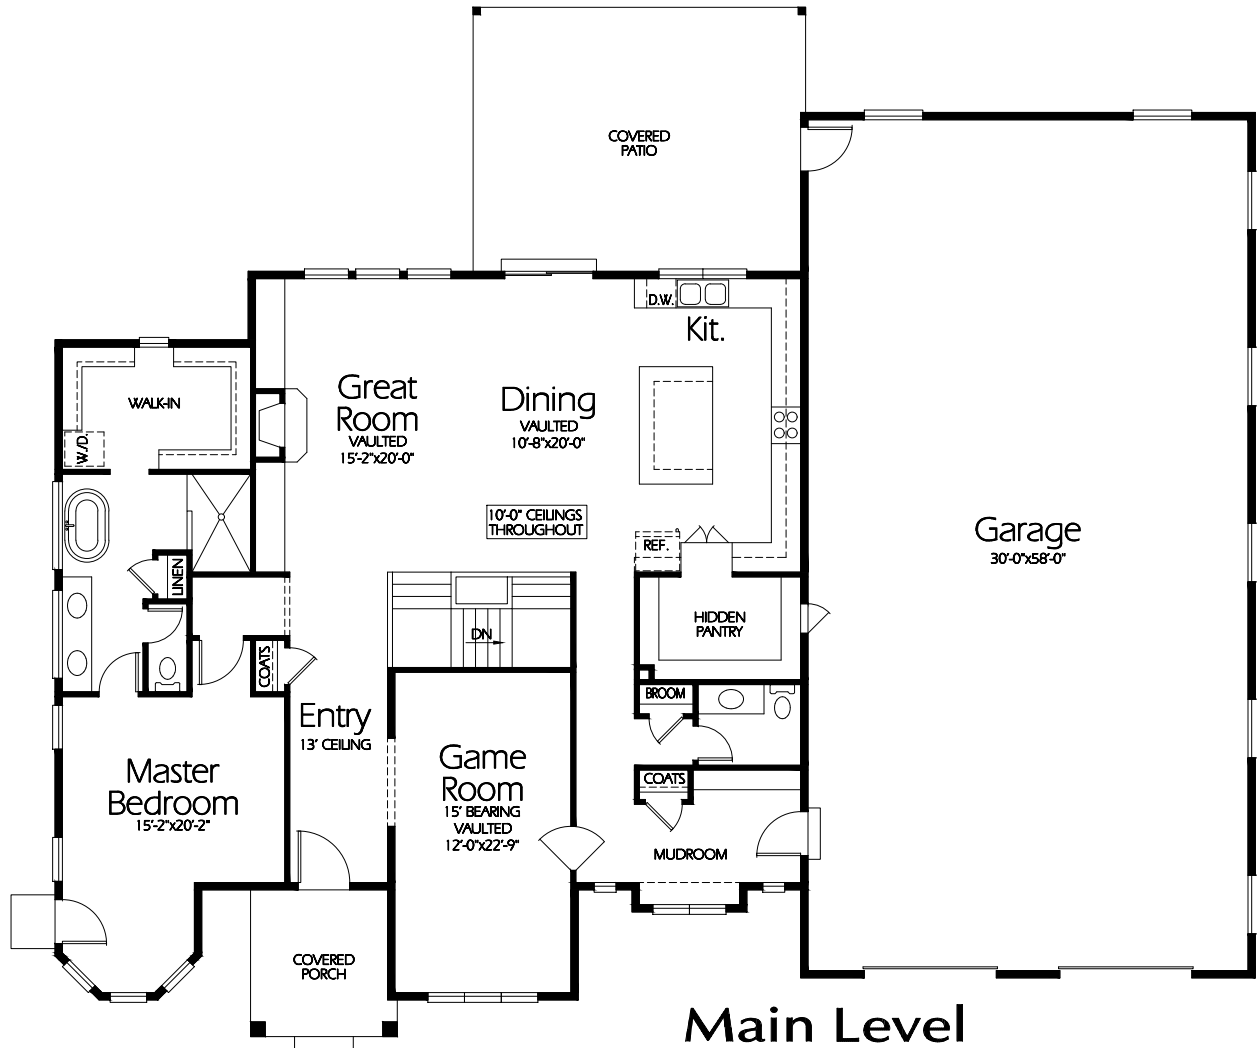

Front Elevation

Main Level

Plan R-2278a

Overall Dimensions 81'-10" x 70'-2"
 2278 Finished Sq. Feet
 Room Sizes Shown Are Approximate

*Hearthstone
 Home Design*

94 North 100 West - Bountiful, Utah 84010
 Phone: (801) 298-2505
www.hearthstonedesign.com
info@hearthstonedesign.com