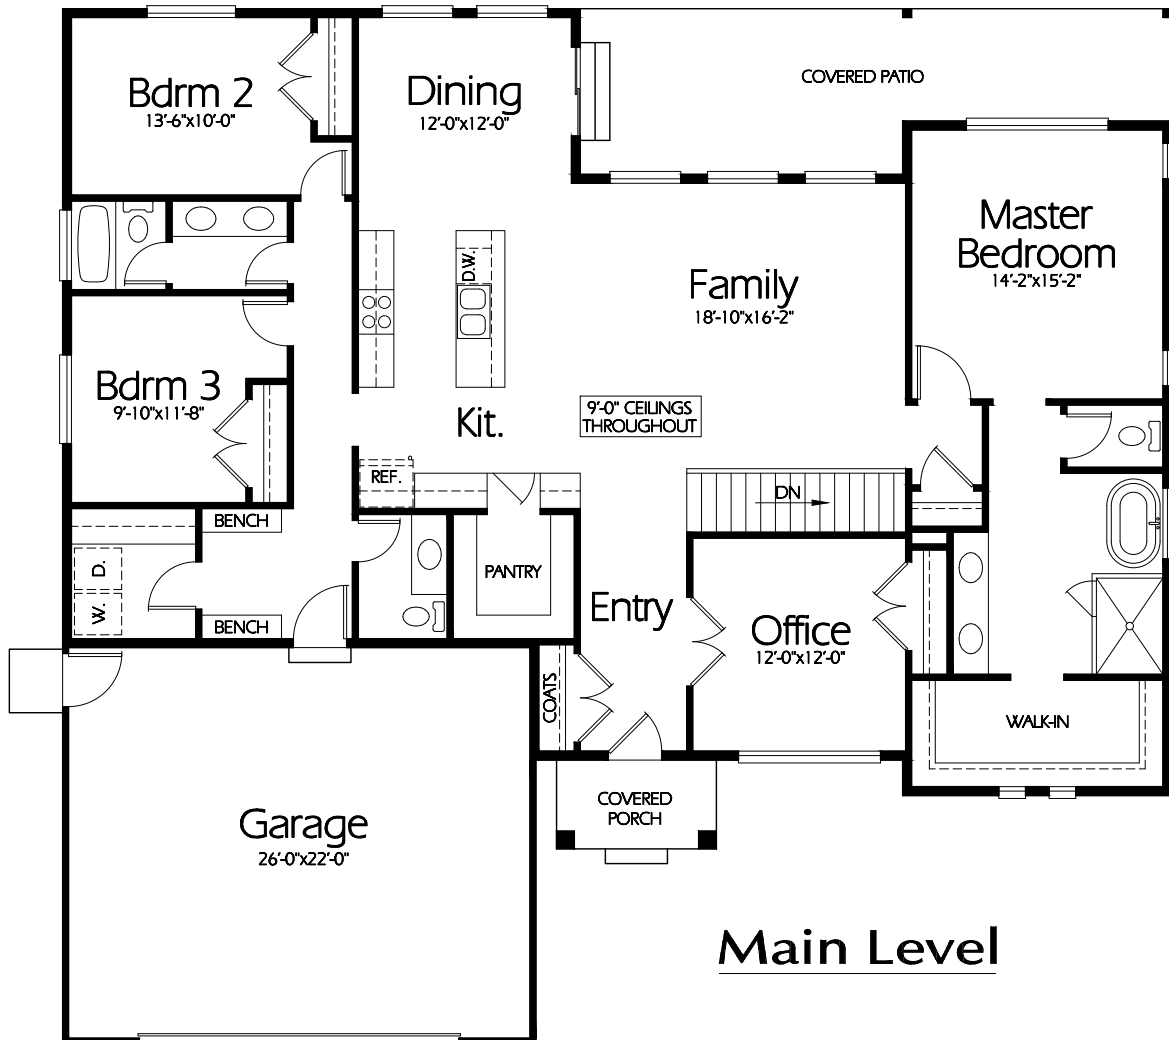

Front Elevation

Main Level

Plan R-2244c

Overall Dimensions 62'-6" x 58'-4"
2244 Finished Sq. Feet
Room Sizes Shown Are Approximate

*Hearthstone
Home Design*

94 North 100 West - Bountiful, Utah 84010
Phone: (801) 298-2505
www.hearthstonedesign.com
info@hearthstonedesign.com