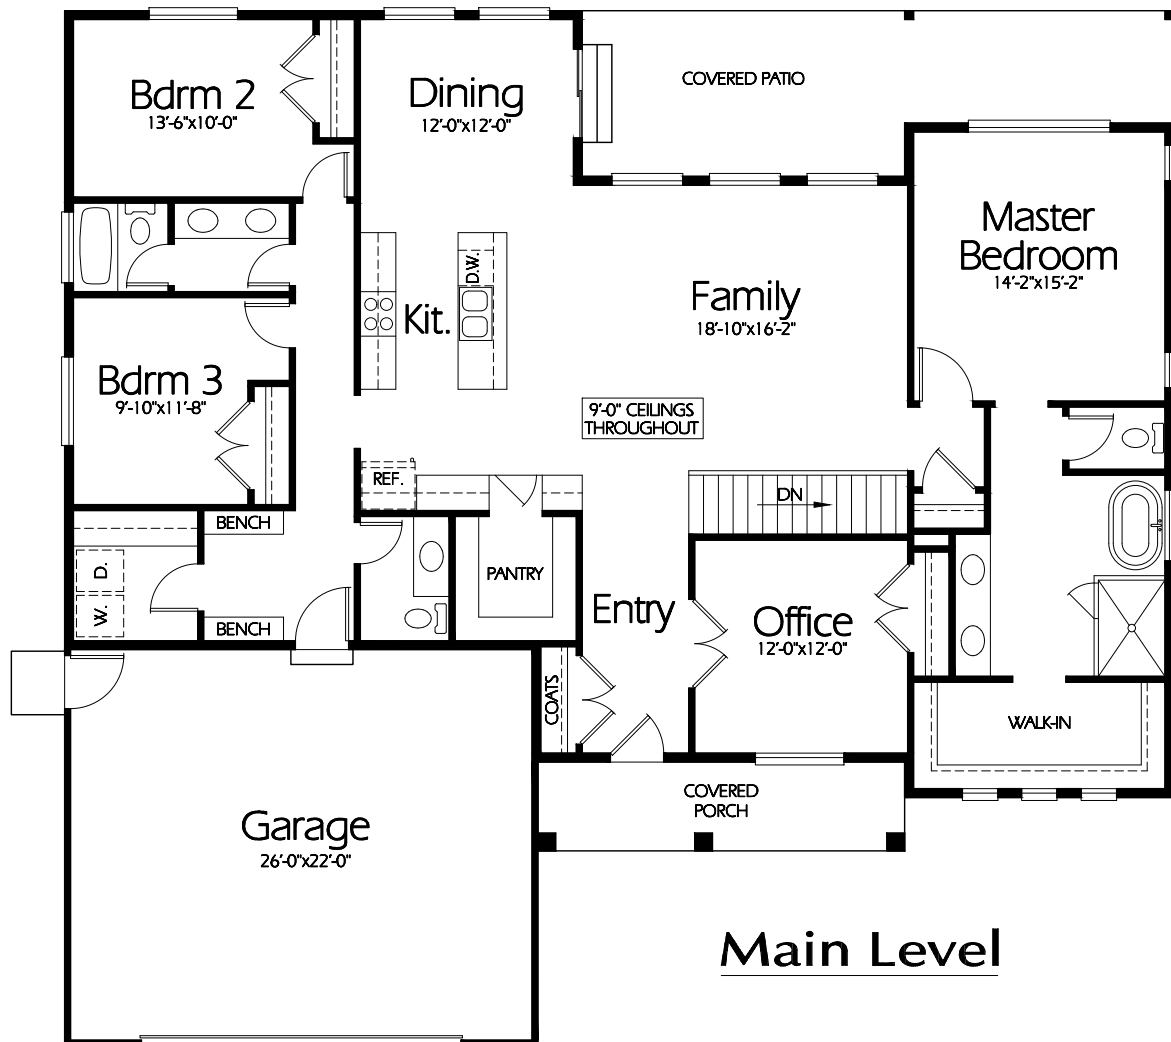

Front Elevation

Main Level

Plan R-2244a

Overall Dimensions 62'-6" x 58'-4"
2244 Finished Sq. Feet
Room Sizes Shown Are Approximate

*Hearthstone
Home Design*

94 North 100 West - Bountiful, Utah 84010
Phone: (801) 298-2505
www.hearthstonedesign.com
info@hearthstonedesign.com