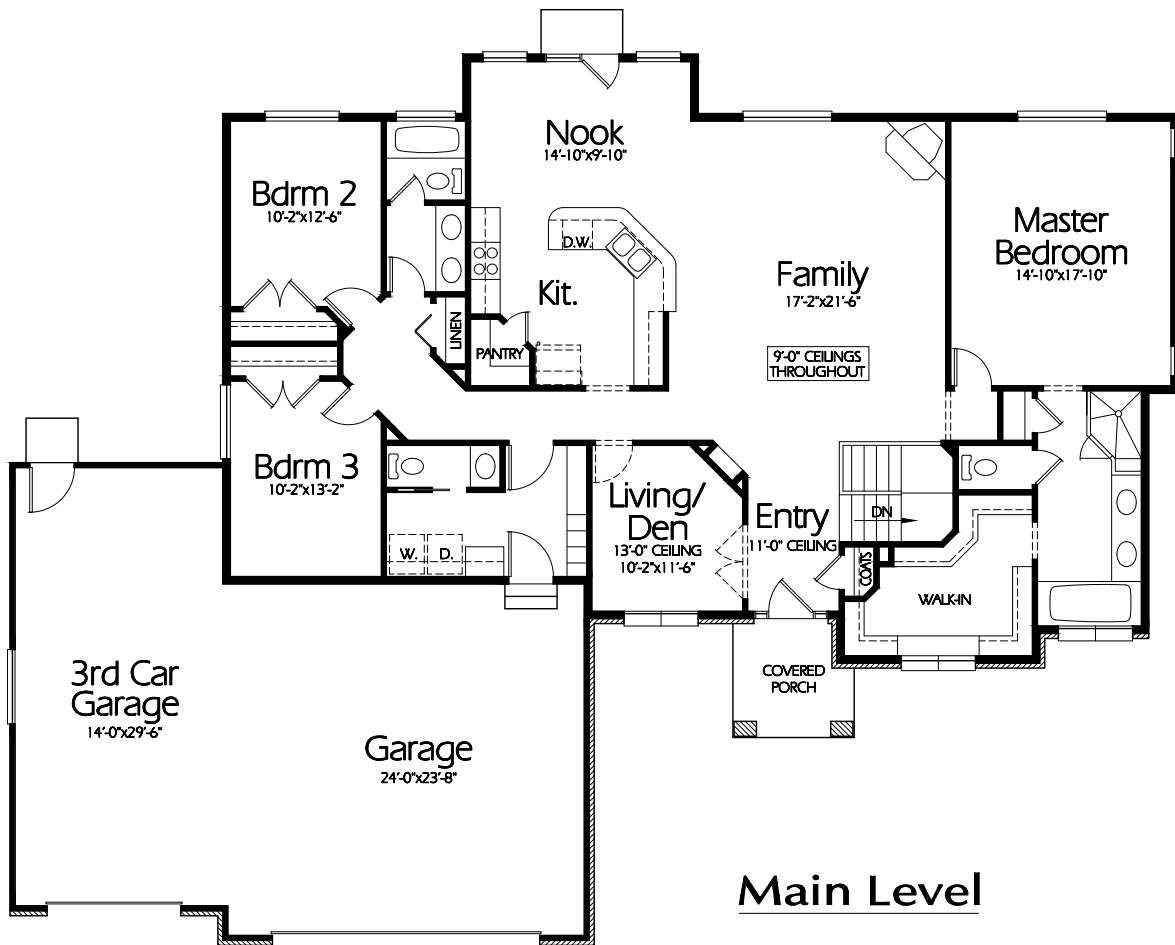

Front Elevation

Main Level

Plan R-2224b

9' High ceilings throughout
Overall Dimensions 76'-8"x60'-0"
2226 Finished Sq. Feet
Room Sizes Shown Are Approximate

*Hearthstone
Home Design*

94 North 100 West - Bountiful, Utah 84010
Phone: (801) 298-2505
www.hearthstonedesign.com
info@hearthstonedesign.com