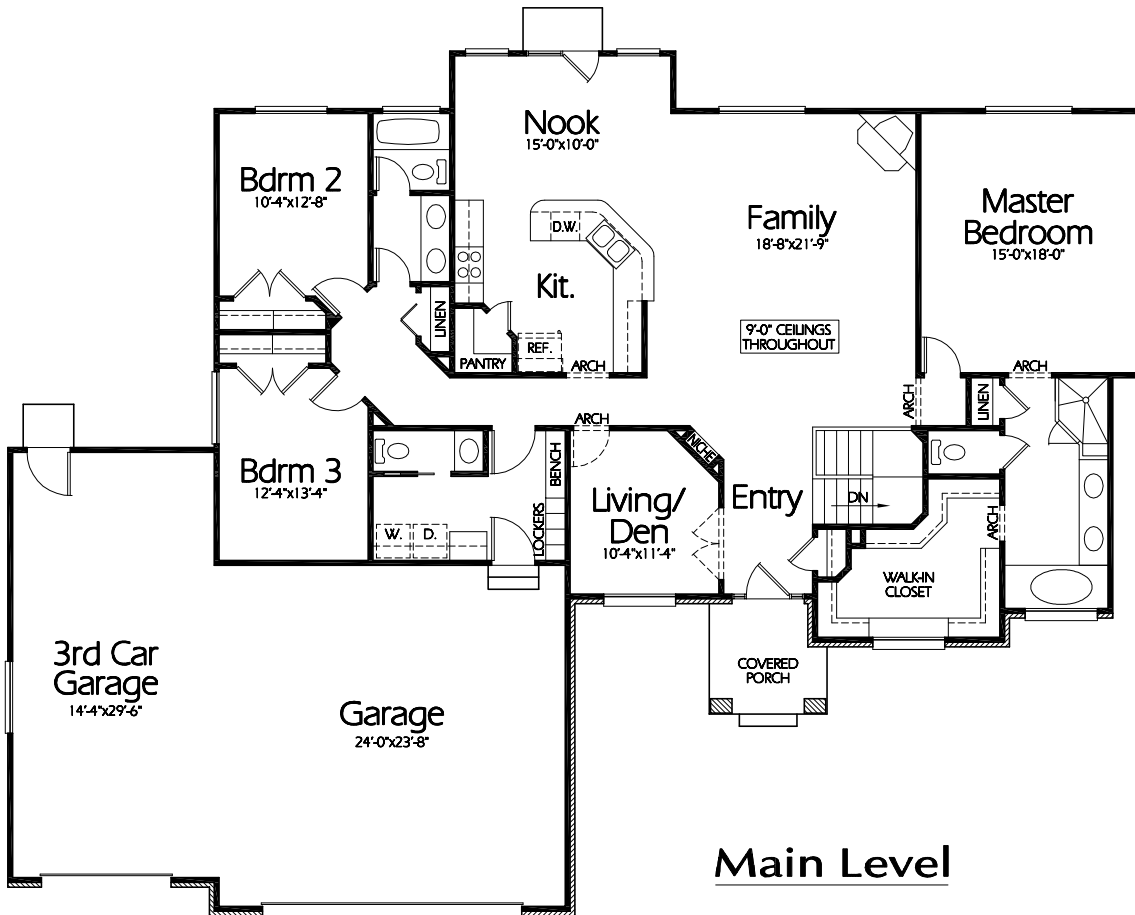

**Front Elevation**

**Main Level**

**Plan R-2224a**

9' High ceilings throughout  
Overall Dimensions 76'-8"x60'-0"  
2224 Finished Sq. Feet  
Room Sizes Shown Are Approximate

*Hearthstone*  
Home Design

94 North 100 West - Bountiful, Utah 84010  
Phone: (801) 298-2505 - Fax: (801) 298-3077  
[www.hearthstonedesign.com](http://www.hearthstonedesign.com)