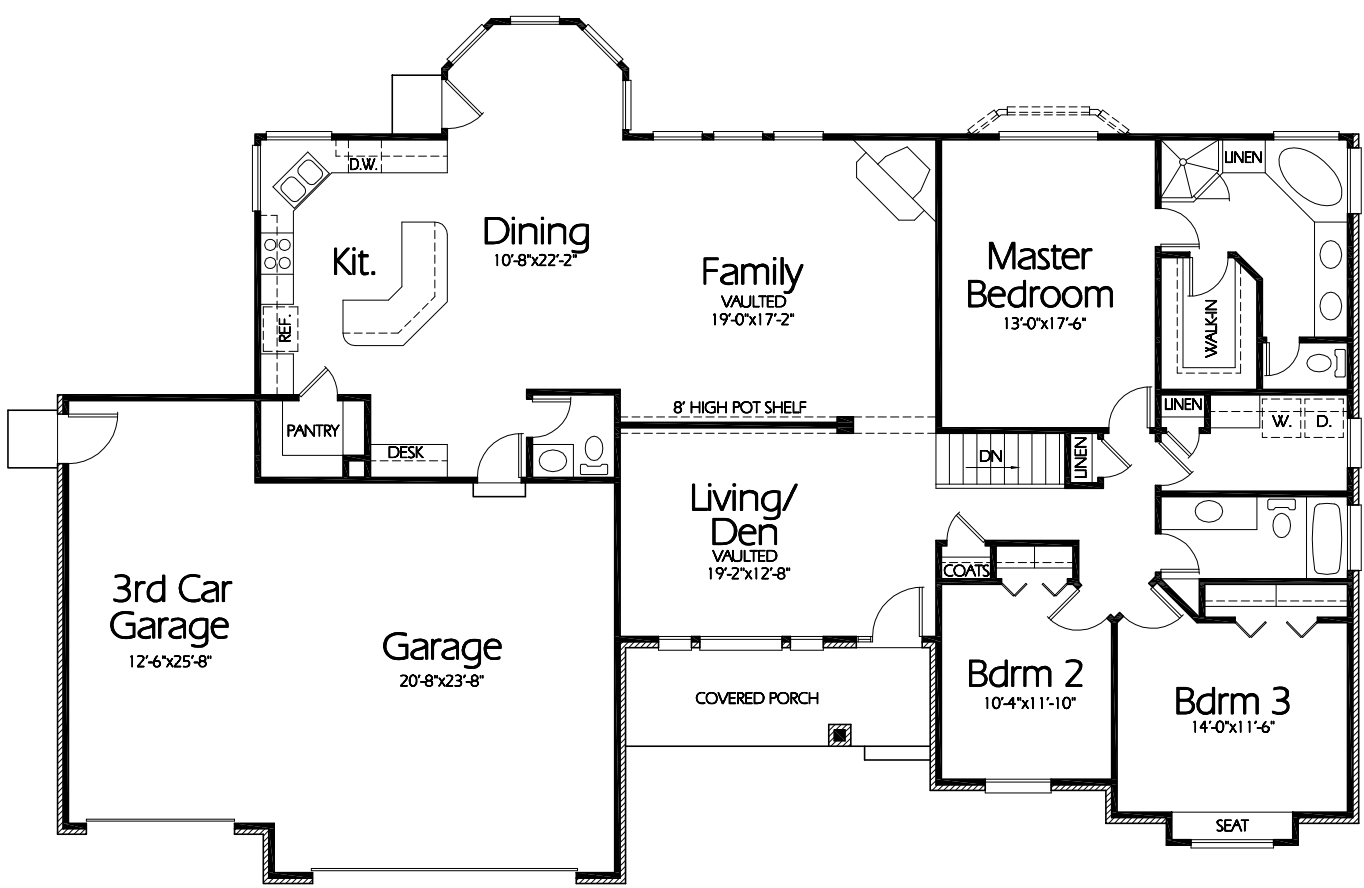

Front Elevation

Main Level

Plan R-2207b

Overall Dimensions 79'-0"x52'-6"
 2207 Finished Sq. Feet
 Room Sizes Shown Are Approximate

*Hearthstone
 Home Design*

94 North 100 West - Bountiful, Utah 84010
 Phone: (801) 298-2505 - Fax: (801) 298-3077
 www.hearthstonedesign.com