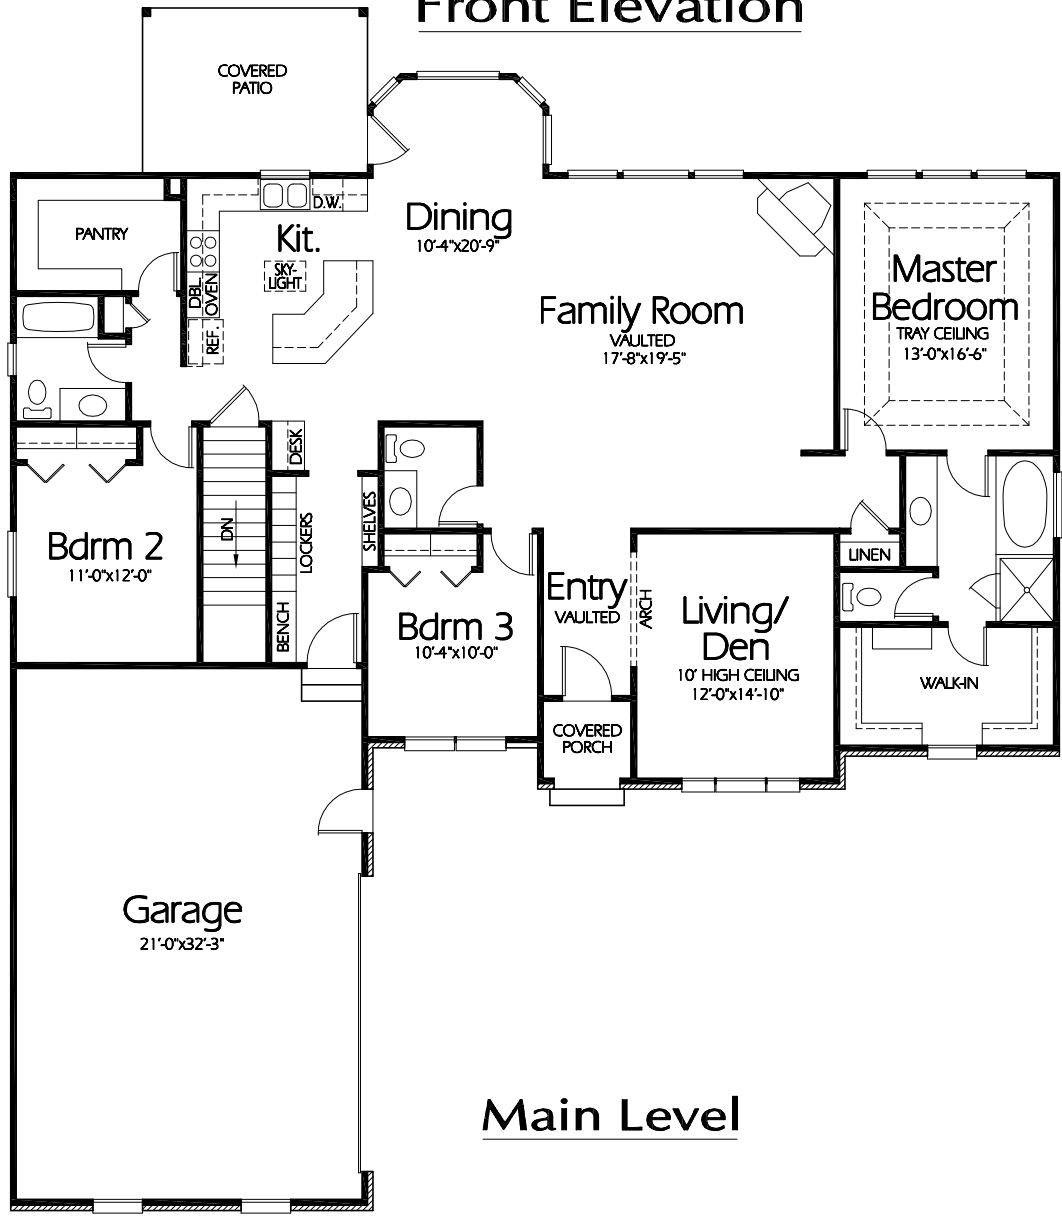

Front Elevation

Main Level

Plan R-2206a

Overall Dimensions 63'-8" x 69'-0"
2206 Finished Sq. Feet
Room Sizes Shown Are Approximate

Hearthstone
Home Design
94 North 100 West - Bountiful, Utah 84010
Phone: (801) 298-2505 - Fax: (801) 298-3077
www.hearthstonehomedesign.com