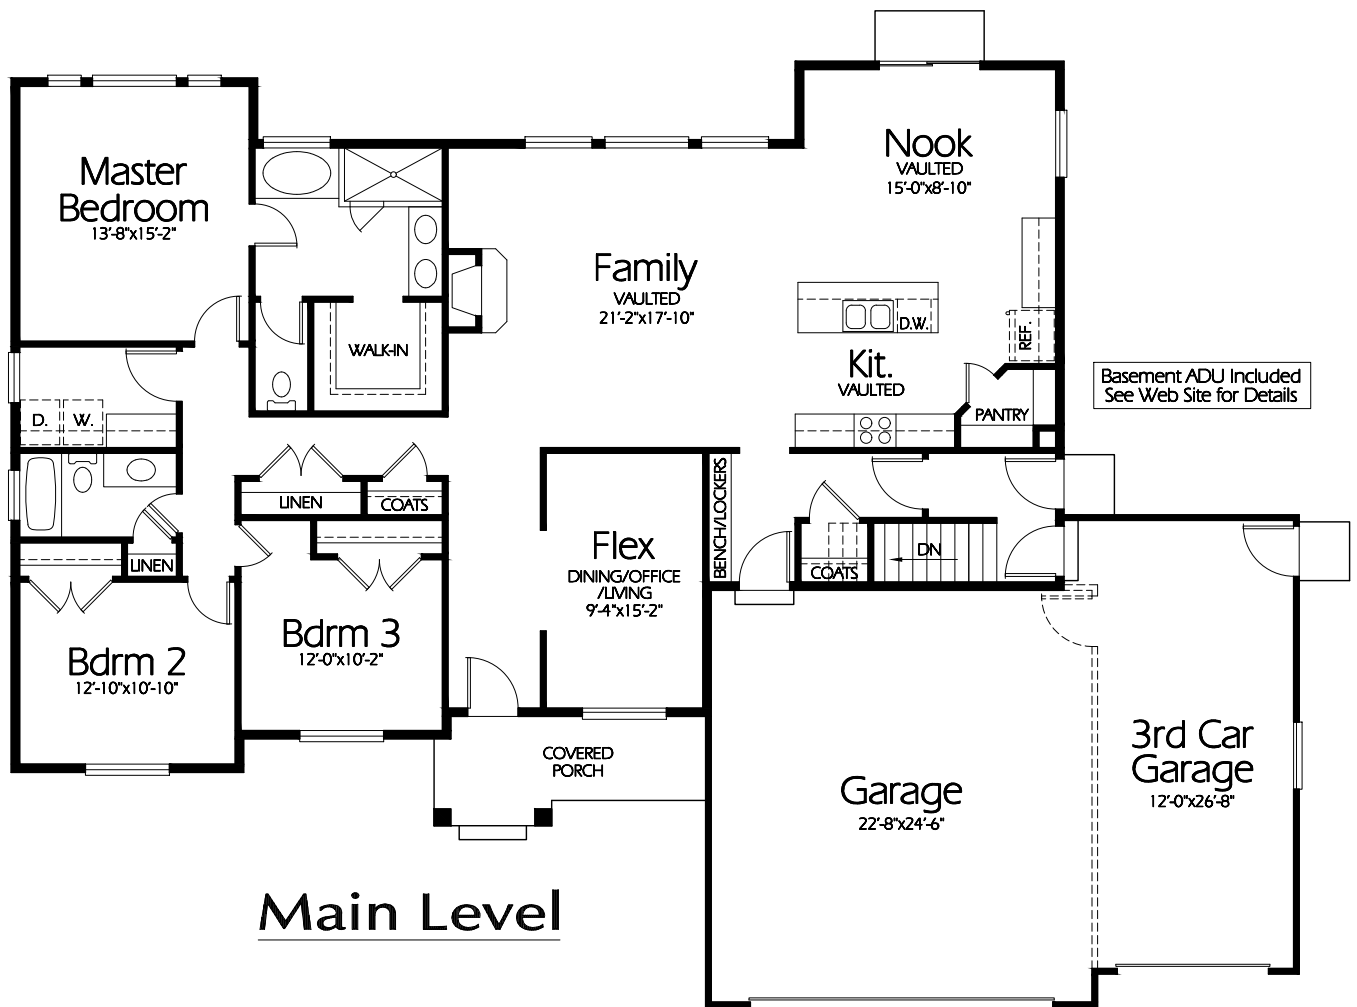

Front Elevation

Main Level

Plan R-2185a

Overall Dimensions 76'-8" x 56'-4"
 2185 Finished Sq. Feet
 Room Sizes Shown Are Approximate

*Hearthstone
 Home Design*

94 North 100 West - Bountiful, Utah 84010
 Phone: (801) 298-2505
www.hearthstonedesign.com
info@hearthstonedesign.com