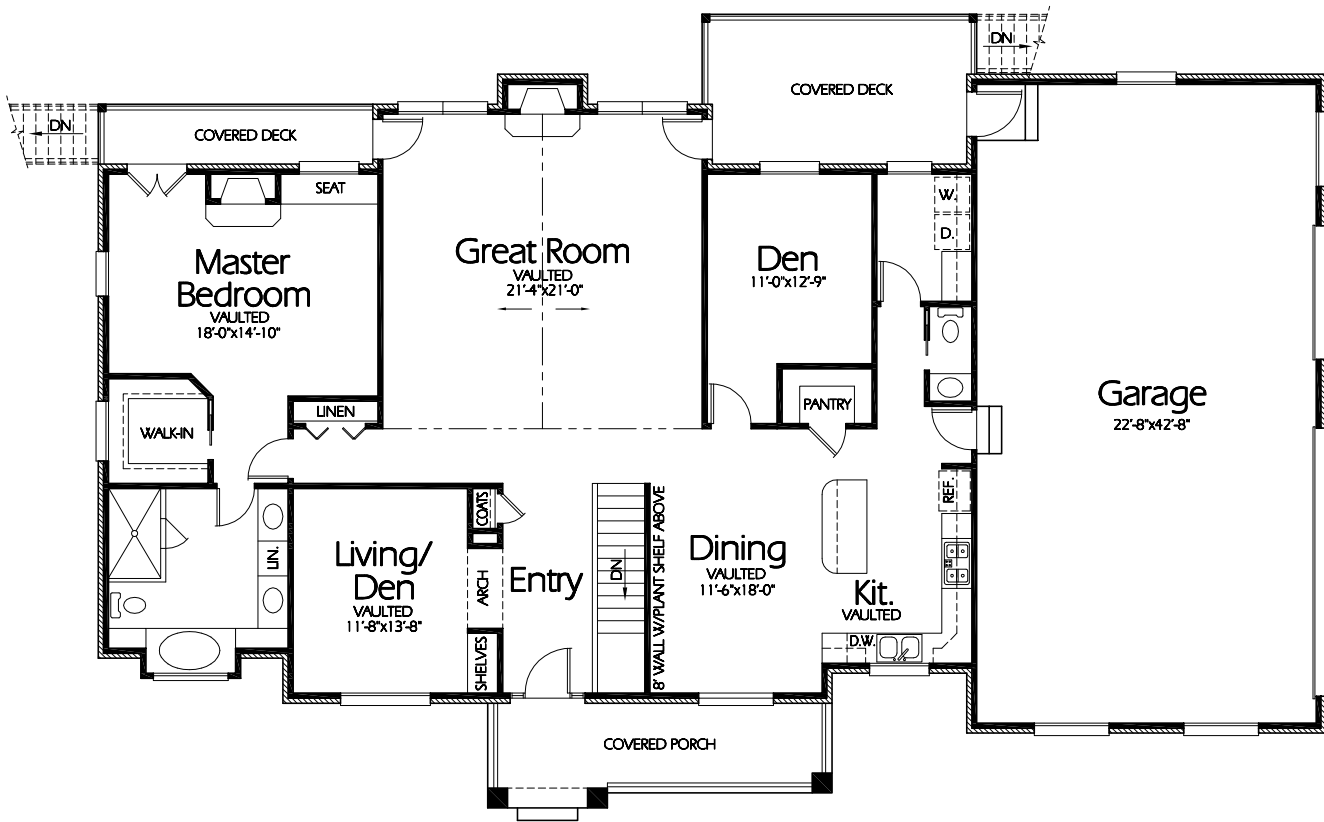

Front Elevation

Main Level

Plan R-2155a

Overall Dimensions 82'-0" x 49'-0"
 2155 Finished Sq. Feet
 Room Sizes Shown Are Approximate

*Hearthstone
 Home Design*

94 North 100 West - Bountiful, Utah 84010
 Phone: (801) 298-2505 - Fax: (801) 298-3077
www.hearthstonehomedesign.com