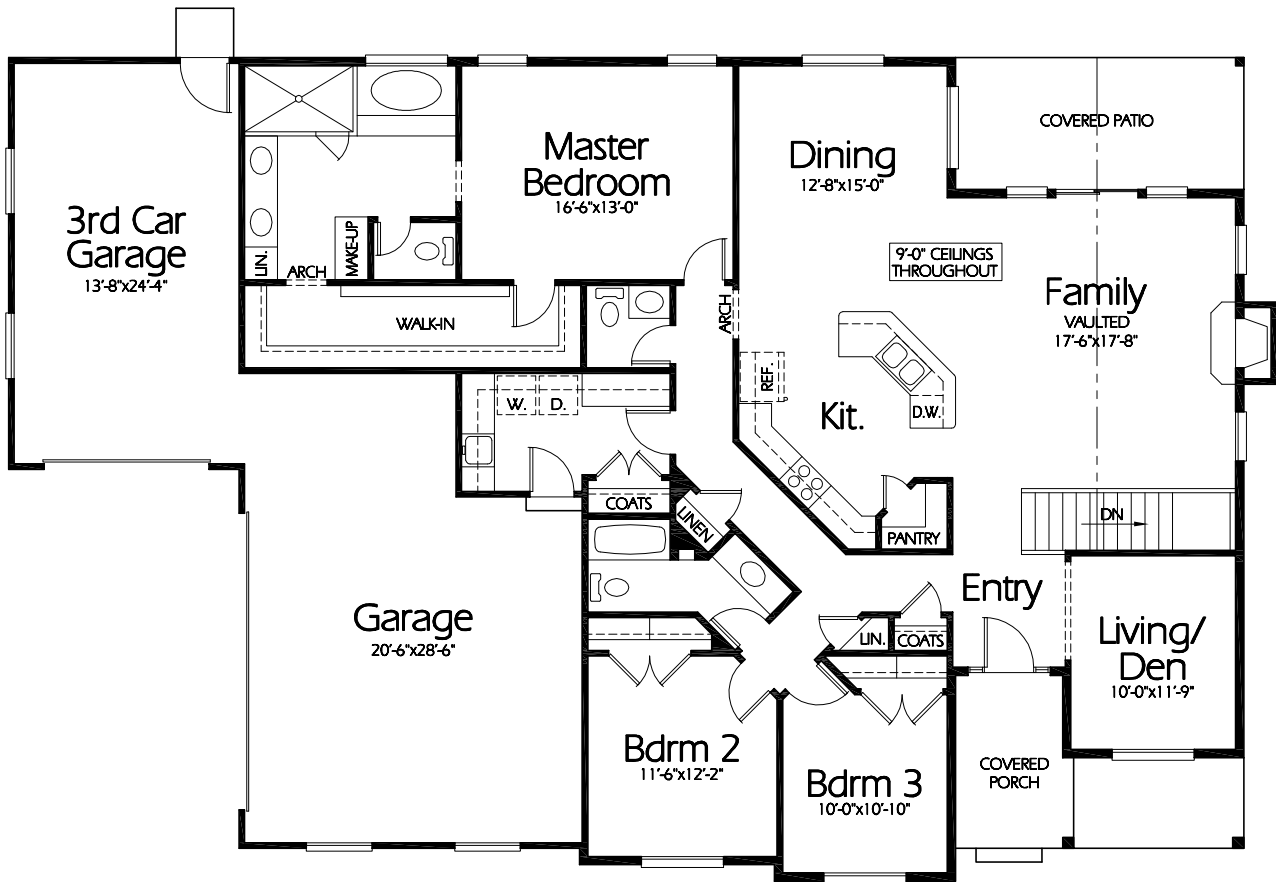

**Front Elevation**

**Main Level**

**Plan R-2150a**

Overall Dimensions 75'-0"x50'-0"  
 2150 Finished Sq. Feet  
 Room Sizes Shown Are Approximate

*Hearthstone  
 Home Design*

94 North 100 West - Bountiful, Utah 84010  
 Phone: (801) 298-2505 - Fax: (801) 298-3077  
 www.hearthstonedesign.com