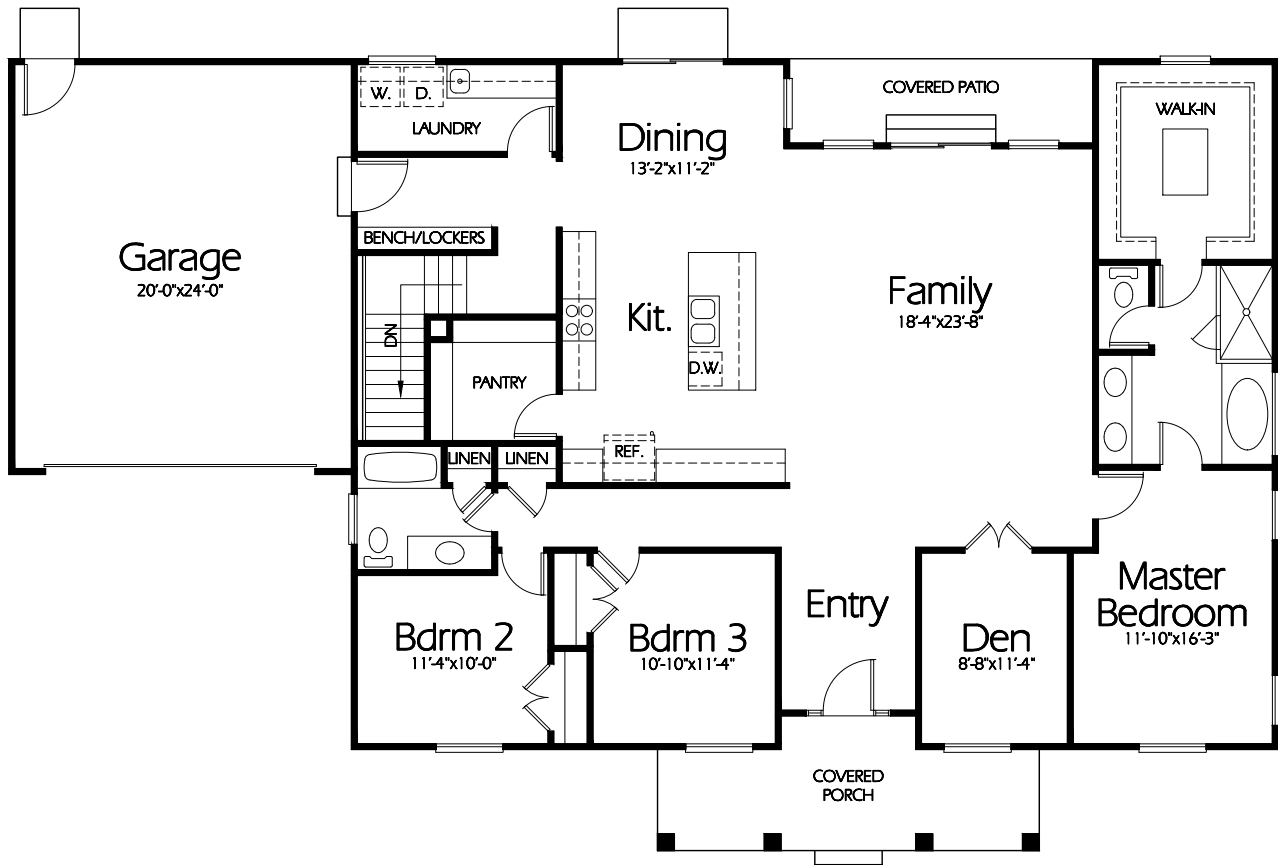

Front Elevation

Main Level

Plan R-2149a

Overall Dimensions 75'-4"x47'-0"
2149 Finished Sq. Feet
Room Sizes Shown Are Approximate

*Hearthstone
Home Design*

94 North 100 West - Bountiful, Utah 84010
Phone: (801) 298-2505
www.hearthstonedesign.com