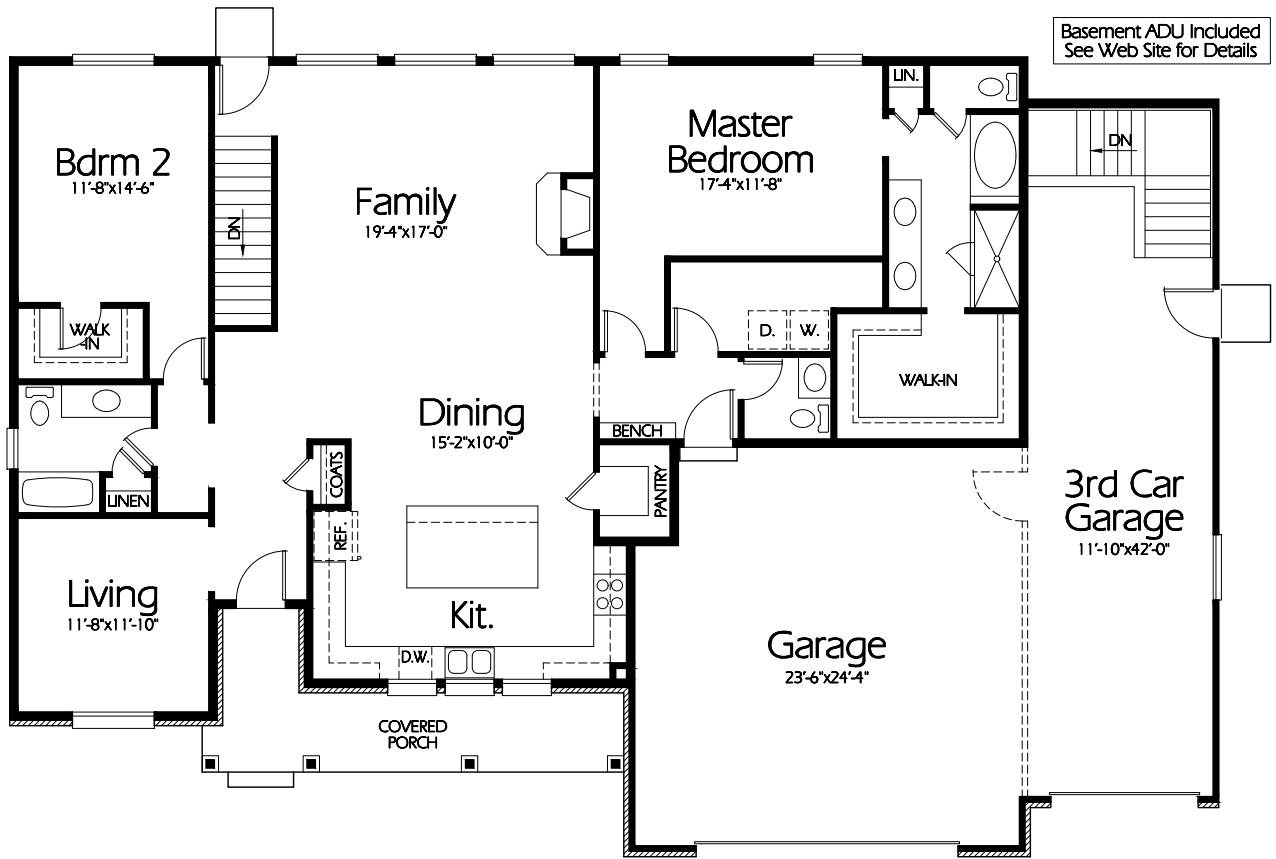

Front Elevation

Main Level

Plan R-2095a

Overall Dimensions 73'-10" x 48'-10"
 2095 Finished Sq. Feet
 Room Sizes Shown Are Approximate

Hearthstone Home Design

94 North 100 West - Bountiful, Utah 84010
 Phone: (801) 298-2505
 www.hearthstonedesign.com
 info@hearthstonedesign.com