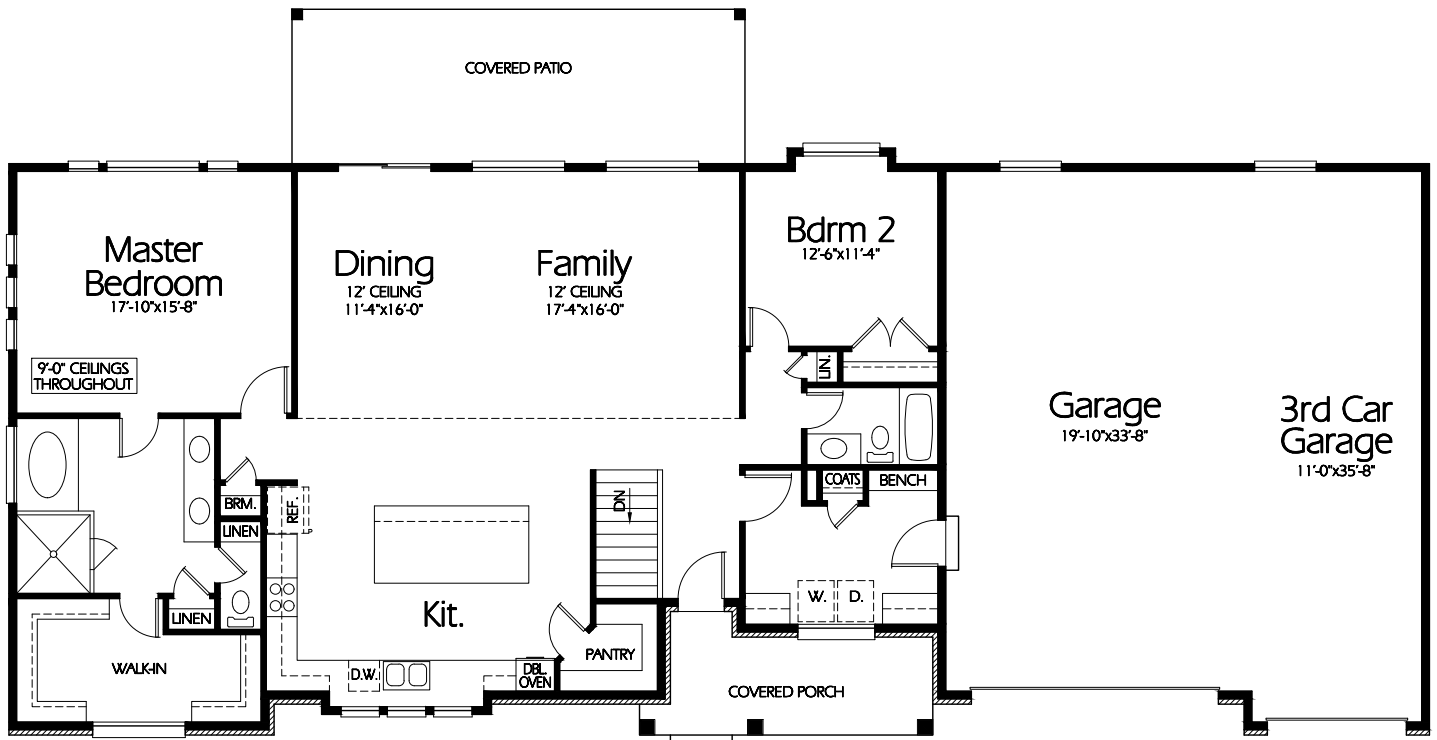

Front Elevation

Main Level

Plan R-2088a

Overall Dimensions 92'-0"x47'-0"
 2088 Finished Sq. Feet
 Room Sizes Shown Are Approximate

*Hearthstone
 Home Design*

94 North 100 West - Bountiful, Utah 84010
 Phone: (801) 298-2505
www.hearthstonedesign.com
info@hearthstonedesign.com